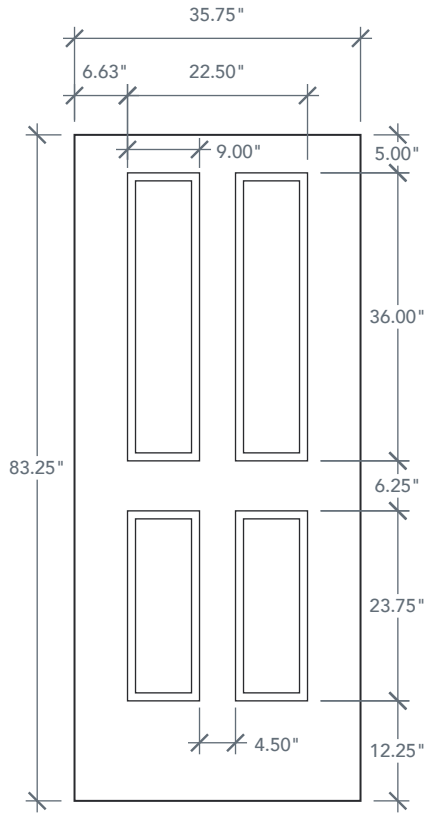

# 7'0" DRS4170 TRUE FOUR PANEL DOOR

SMOOTH SERIES

## AVAILABLE SIZING

ARTWORK SCALE: 1/2"=1'

**3' 0" x 7' 0"**

NOTE: BY REQUEST, DOOR HEIGHT COMES IN VARYING DIMENSIONS TO A MINIMUM OF 83". EXCESS WILL BE TAKEN FROM BOTTOM RAIL. ALL OTHER DIMENSIONS WILL REMAIN THE SAME.

## CUTOUTS & GLASS

**TWIN LITE**  
HL2

3'0" Cutout 9" x 37"  
Glass 8" x 36"

A = 5.0"

**HALF LITE**  
HL4

3'0" Cutout 23" x 37"  
Glass 22" x 36"

A = 5.0"

A = DISTANCE FROM TOP OF DOOR TO TOP OF OPENING