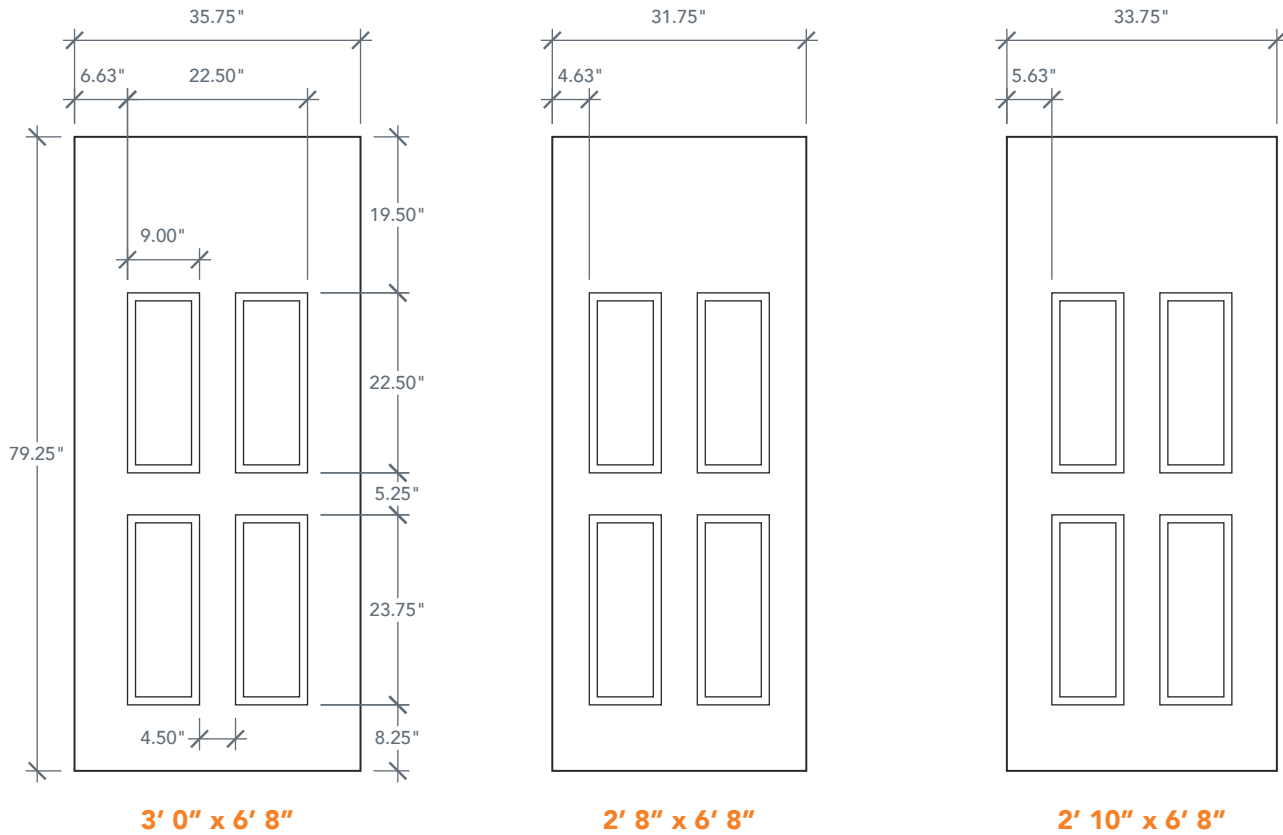

6'8" DRS40 FOUR PANEL BLANK TOP DOOR

SMOOTH SERIES

AVAILABLE SIZING

ARTWORK SCALE: 1/2"=1'

3' 0" x 6' 8"

2' 8" x 6' 8"

2' 10" x 6' 8"

NOTE: BY REQUEST, DOOR HEIGHT COMES IN VARYING DIMENSIONS TO A MINIMUM OF 79". EXCESS WILL BE TAKEN FROM BOTTOM RAIL. ALL OTHER DIMENSIONS WILL REMAIN THE SAME.

CUTOUTS & GLASS

HALF ROUND LITE
HR1

2'8" Cutout 23" x 11"
2'10" Glass 22" x 10"
3'0"

A = 4.0"

HALF LITE
HL4

2'8" Cutout 23" x 37"
2'10" Glass 22" x 36"
3'0"

A = 5.0"

FULL LITE
FL7

2'8" Cutout 23" x 65"
2'10" Glass 22" x 64"
3'0"

A = 6.0"

A = DISTANCE FROM TOP OF DOOR TO TOP OF OPENING