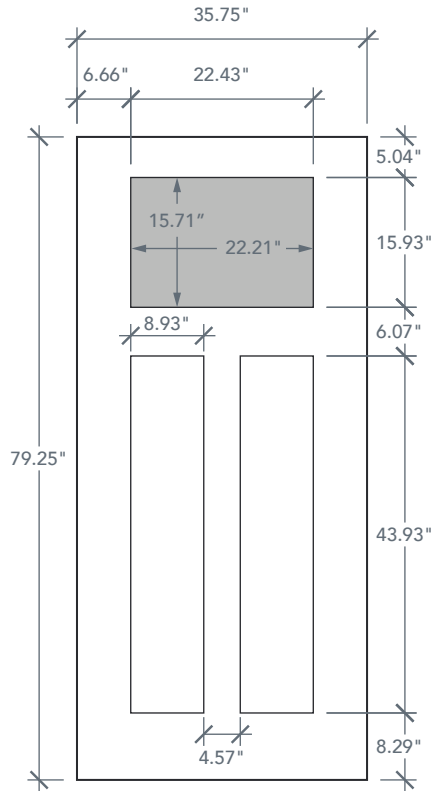

**AVAILABLE SIZING**

ARTWORK SCALE: 1/2"=1'

**3' 0" x 6' 8"**

NOTE: BY REQUEST, DOOR HEIGHT COMES IN VARYING DIMENSIONS TO A MINIMUM OF 79". EXCESS WILL BE TAKEN FROM BOTTOM RAIL. ALL OTHER DIMENSIONS WILL REMAIN THE SAME.

**CUTOUTS & GLASS**

**SLS3SL**

Available Widths:

1' 0"

1' 2"

Spec Page = 35

**SLS3FL**

Available Widths:

1' 0"

1' 2"

Spec Page = 33