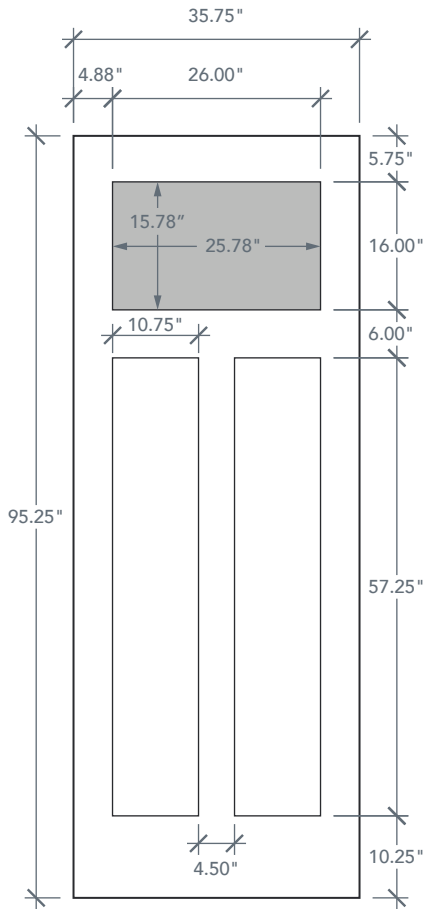

AVAILABLE SIZING

ARTWORK SCALE: 1/2"=1'

3' 0" x 8' 0"

NOTE: BY REQUEST, DOOR HEIGHT COMES IN VARYING DIMENSIONS TO A MINIMUM OF 95". EXCESS WILL BE TAKEN FROM BOTTOM RAIL. ALL OTHER DIMENSIONS WILL REMAIN THE SAME.

MATCHING SIDELITE

SLS3S80L

Available Widths:

1' 0"

1' 2"

Spec Page = 37