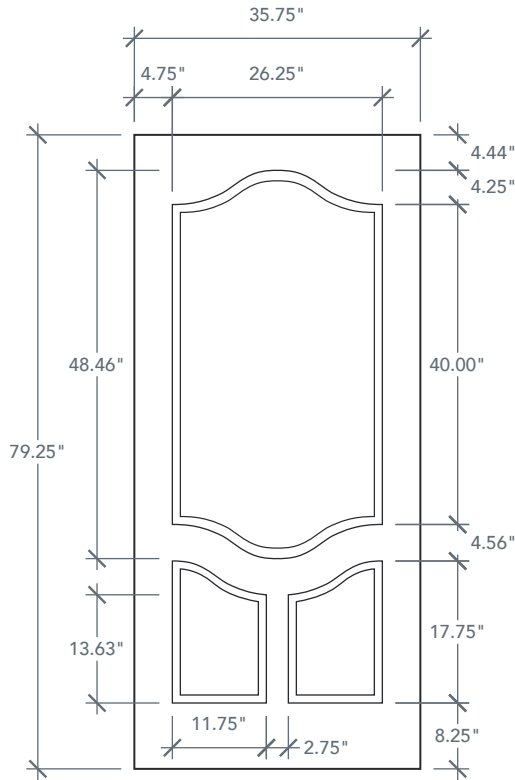

# 6'8" DRS3P 3/4 PREMIUM DOOR

SMOOTH SERIES

## AVAILABLE SIZING

ARTWORK SCALE: 1/2"=1'

**3' 0" x 6' 8"**

NOTE: BY REQUEST, DOOR HEIGHT COMES IN VARYING DIMENSIONS TO A MINIMUM OF 79". EXCESS WILL BE TAKEN FROM BOTTOM RAIL. ALL OTHER DIMENSIONS WILL REMAIN THE SAME.

## CUTOUTS & GLASS

3'0"    Cutout    17.84" x 40.12"  
          Glass    16.78" x 38.72"

OVAL IS CENTERED IN PANEL HEIGHT

## MATCHING SIDELITES

SLS3P  
**Available Widths:**  
 1' 0"  
 1' 2"