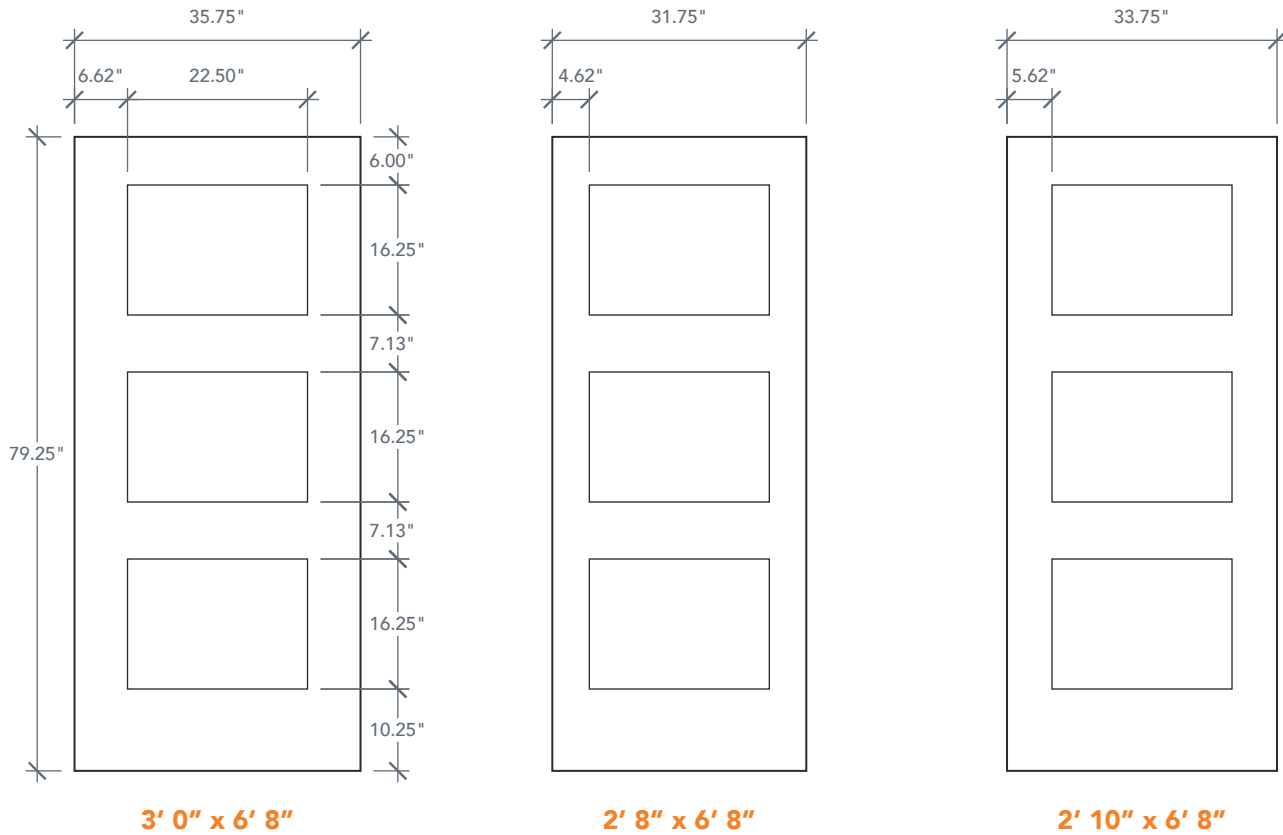

# 6'8" DRS3J THREE PANEL DOOR

SMOOTH SHAKER PROFILE

CRAFTSMAN SERIES

## AVAILABLE SIZING

ARTWORK SCALE: 1/2"=1'

NOTE: BY REQUEST, DOOR HEIGHT COMES IN VARYING DIMENSIONS TO A MINIMUM OF 79". EXCESS WILL BE TAKEN FROM BOTTOM RAIL. ALL OTHER DIMENSIONS WILL REMAIN THE SAME.