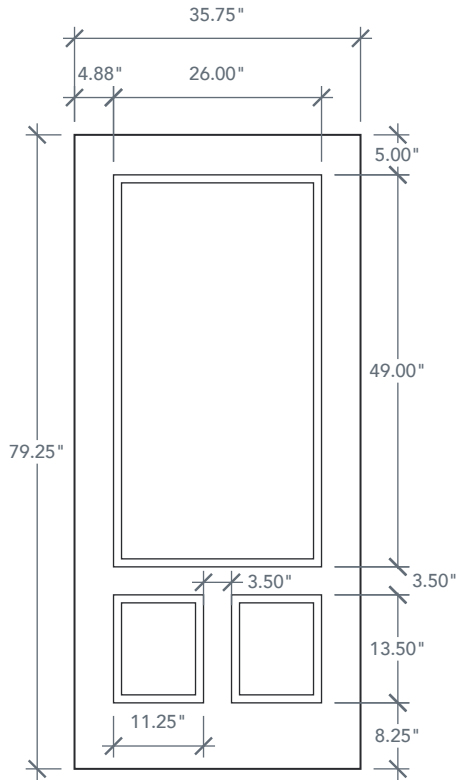

# 6'8" DRS3E 3/4 ELITE DOOR

SMOOTH SERIES

## AVAILABLE SIZING

ARTWORK SCALE: 1/2"=1'

**3' 0" x 6' 8"**

NOTE: BY REQUEST, DOOR HEIGHT COMES IN VARYING DIMENSIONS TO A MINIMUM OF 79". EXCESS WILL BE TAKEN FROM BOTTOM RAIL. ALL OTHER DIMENSIONS WILL REMAIN THE SAME.

## CUTOUTS & GLASS

**3/4 OVAL LITE**  
3V2

3'0" Cutout 17.84" x 40.12"  
Glass 16.78" x 38.72"

OVAL IS CENTERED IN PANEL HEIGHT

**3/4 LITE**  
343

3'0" Cutout 26" x 49"  
Glass 25" x 48"

A = 5.0"

A = DISTANCE FROM TOP OF DOOR TO TOP OF OPENING

## MATCHING SIDELITES

SLS3E

Available Widths:

1' 0"  
1' 2"