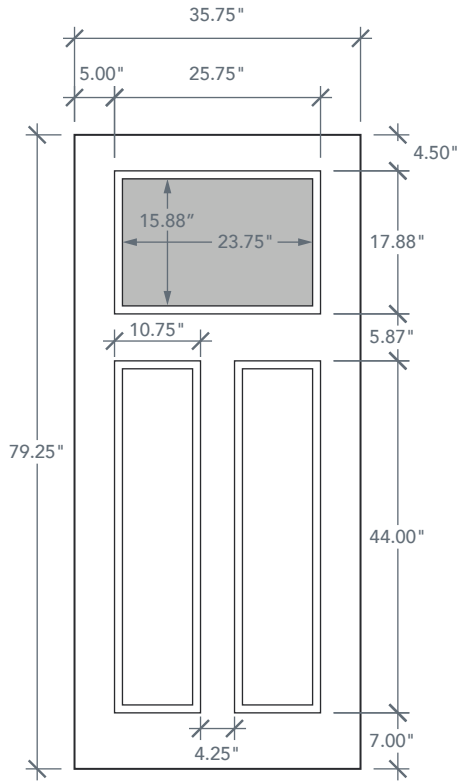

AVAILABLE SIZING

ARTWORK SCALE: 1/2"=1'

3' 0" x 6' 8"

NOTE: BY REQUEST, DOOR HEIGHT COMES IN VARYING DIMENSIONS TO A MINIMUM OF 79". EXCESS WILL BE TAKEN FROM BOTTOM RAIL. ALL OTHER DIMENSIONS WILL REMAIN THE SAME.

MATCHING SIDELITES

SLS3C

Available Widths:

1' 0"

1' 2"

Spec Page = 31