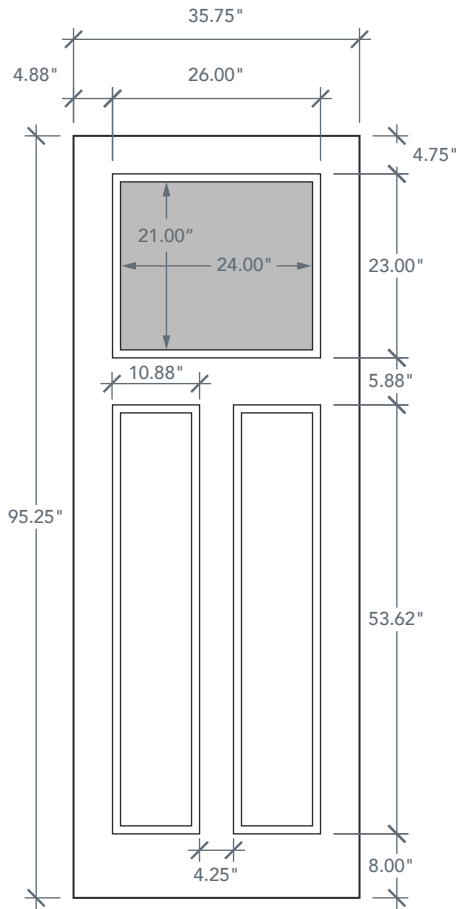

AVAILABLE SIZING

ARTWORK SCALE: 1/2"=1'

3' 0" x 8' 0"

NOTE: BY REQUEST, DOOR HEIGHT COMES IN VARYING DIMENSIONS TO A MINIMUM OF 95". EXCESS WILL BE TAKEN FROM BOTTOM RAIL. ALL OTHER DIMENSIONS WILL REMAIN THE SAME.

MATCHING SIDELITE

SLS3C80

Available Widths:

1' 0"

1' 2"

Spec Page = 32