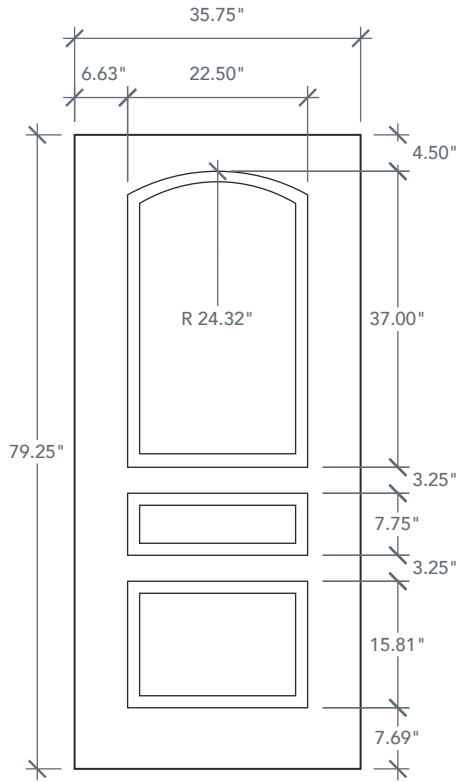

6'8" DRS31 THREE PANEL DOOR

SMOOTH SERIES

AVAILABLE SIZING

ARTWORK SCALE: 1/2"=1'

3' 0" x 6' 8"

NOTE: BY REQUEST, DOOR HEIGHT COMES IN VARYING DIMENSIONS TO A MINIMUM OF 79". EXCESS WILL BE TAKEN FROM BOTTOM RAIL. ALL OTHER DIMENSIONS WILL REMAIN THE SAME.

CUTOUTS & GLASS

HALF LITE
HL4

3'0" Cutout 23" x 37"
Glass 22" x 36"

A = 4.5"

3/4 LITE
342

3'0" Cutout 23" x 49"
Glass 22" x 48"

A = 4.5"

A = DISTANCE FROM TOP OF DOOR TO TOP OF OPENING