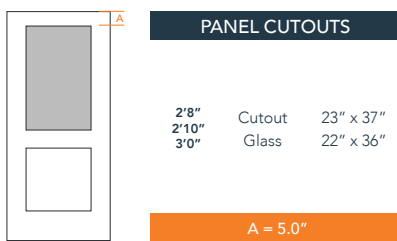

AVAILABLE SIZING

ARTWORK SCALE: 1/2"=1'

3' 0" x 6' 8"

2' 8" x 6' 8"

2' 10" x 6' 8"

NOTE: BY REQUEST, DOOR HEIGHT COMES IN VARYING DIMENSIONS TO A MINIMUM OF 79". EXCESS WILL BE TAKEN FROM BOTTOM RAIL. ALL OTHER DIMENSIONS WILL REMAIN THE SAME.

CUTOUTS & GLASS

A = DISTANCE FROM TOP OF DOOR TO TOP OF OPENING.

NOTE: PLASTPRO DOES NOT PROVIDE PRE-CUT CONFIGURATION SERVICE FOR THIS DOOR. ADD-IN LITE FRAME AVAILABLE IN SOLUTION DOORLITE SERIES.