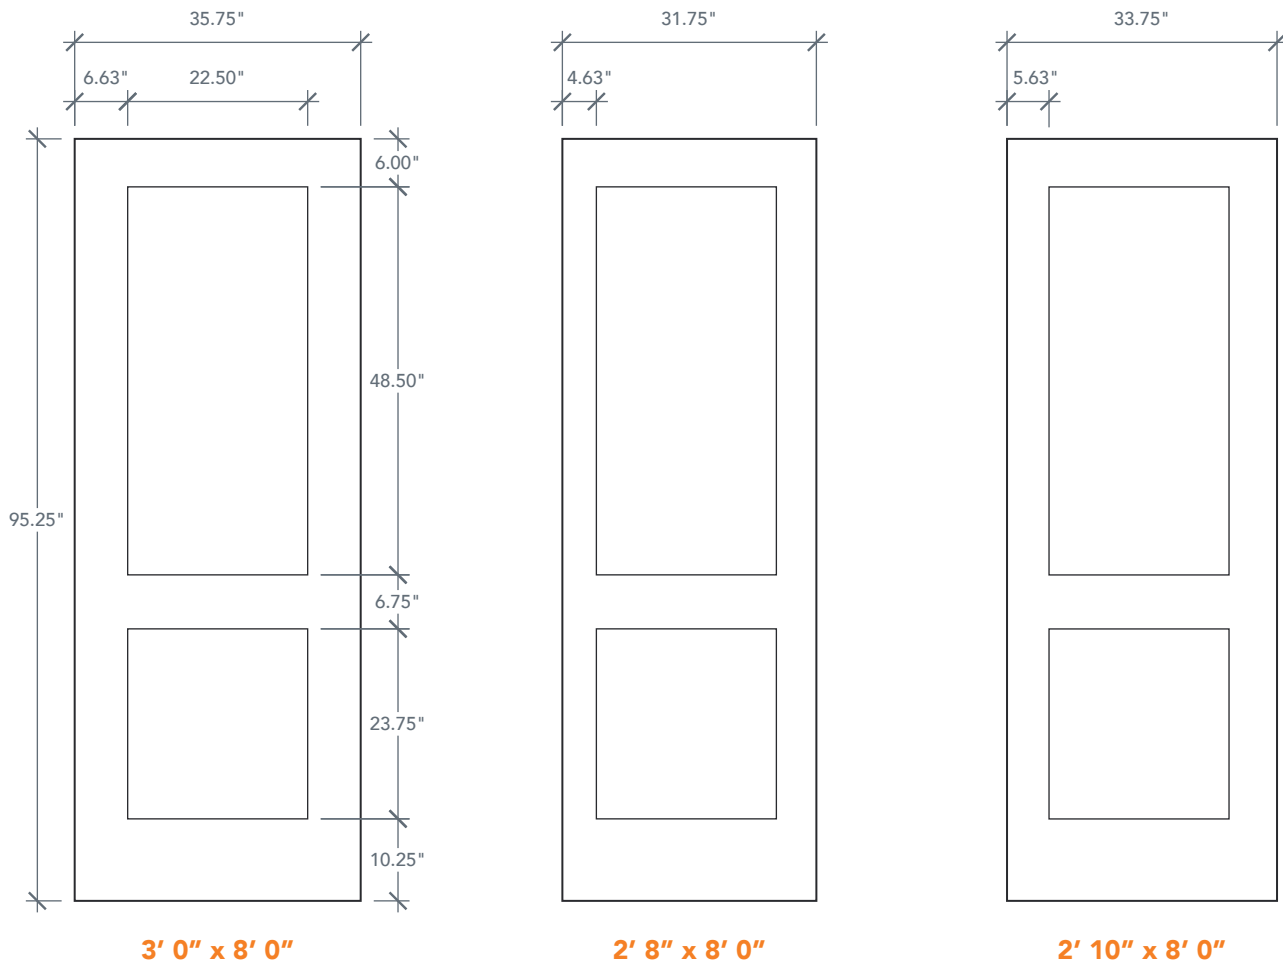

8'0" DRS2K80 TWO PANEL DOOR

SMOOTH SHAKER PROFILE

CRAFTSMAN SERIES

AVAILABLE SIZING

ARTWORK SCALE: 1/2"=1'

NOTE: BY REQUEST, DOOR HEIGHT COMES IN VARYING DIMENSIONS TO A MINIMUM OF 95". EXCESS WILL BE TAKEN FROM BOTTOM RAIL. ALL OTHER DIMENSIONS WILL REMAIN THE SAME.