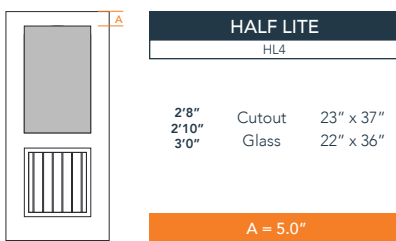

6'8" DRS2G COTTAGE TWO PANEL DOOR

SMOOTH SERIES

AVAILABLE SIZING

ARTWORK SCALE: 1/2"=1'

NOTE: BY REQUEST, DOOR HEIGHT COMES IN VARYING DIMENSIONS TO A MINIMUM OF 79". EXCESS WILL BE TAKEN FROM BOTTOM RAIL. ALL OTHER DIMENSIONS WILL REMAIN THE SAME.

CUTOUTS & GLASS

A = DISTANCE FROM TOP OF DOOR TO TOP OF OPENING