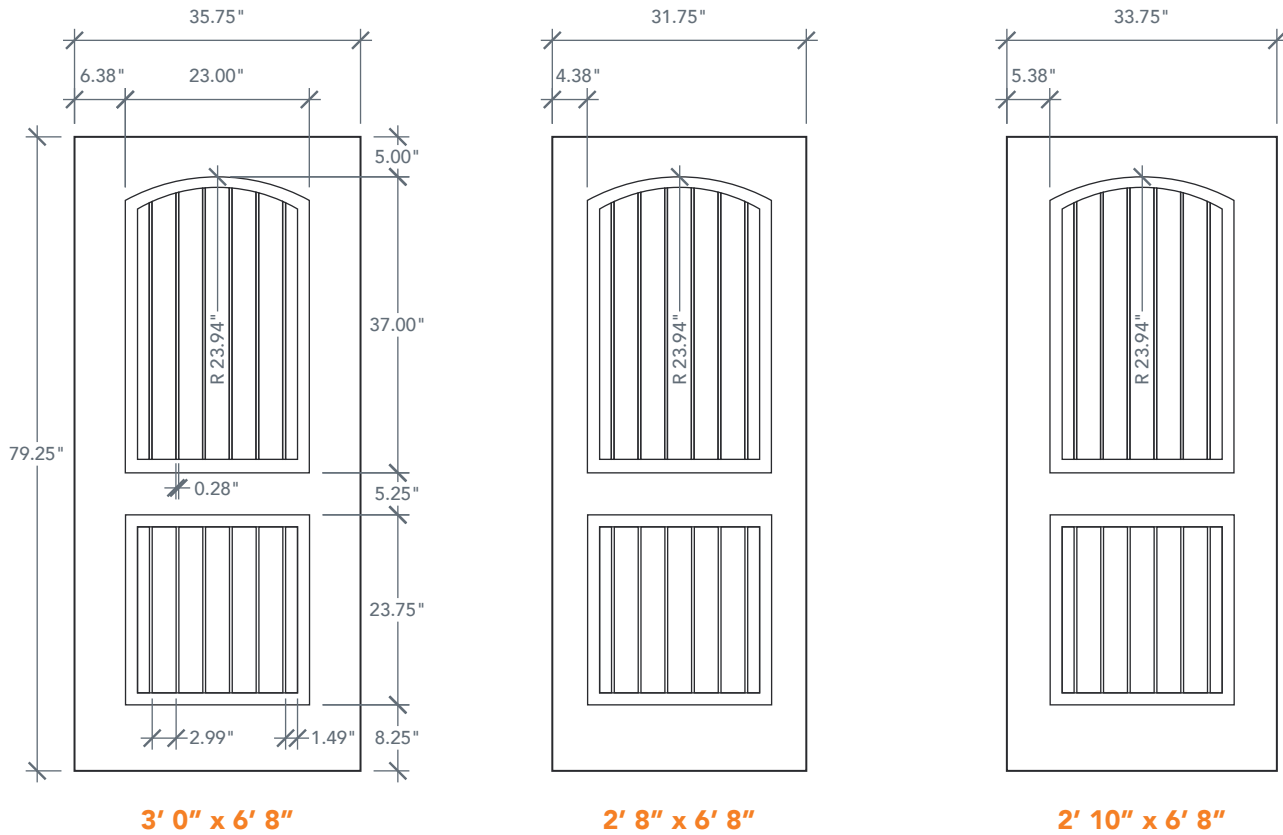

6'8" DRS2G COTTAGE TWO PANEL DOOR

SMOOTH SERIES

AVAILABLE SIZING

ARTWORK SCALE: 1/2"=1'

NOTE: BY REQUEST, DOOR HEIGHT COMES IN VARYING DIMENSIONS TO A MINIMUM OF 79". EXCESS WILL BE TAKEN FROM BOTTOM RAIL. ALL OTHER DIMENSIONS WILL REMAIN THE SAME.

CUTOUTS & GLASS

A = DISTANCE FROM TOP OF DOOR TO TOP OF OPENING