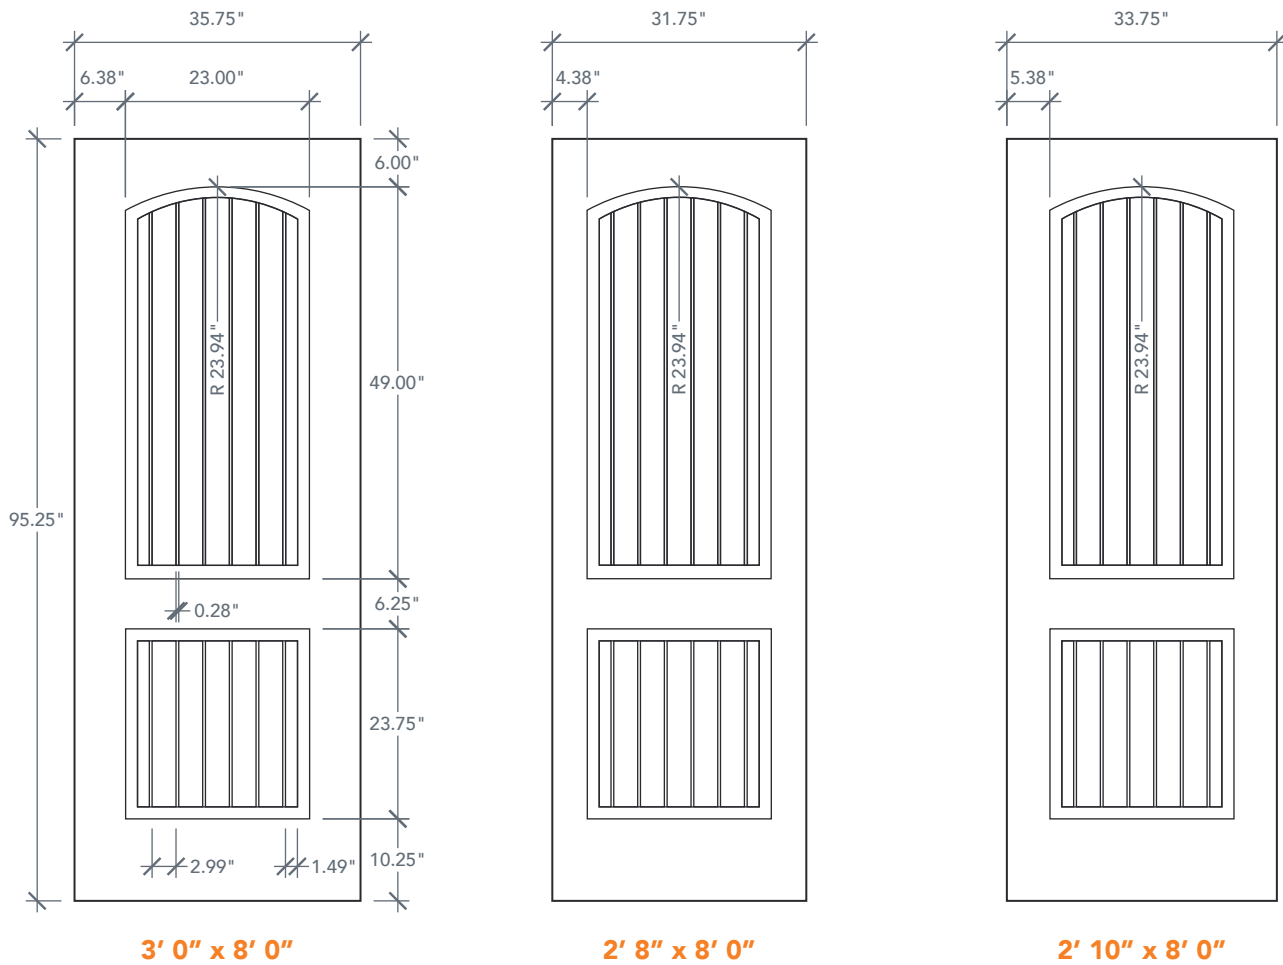

8'0" DRS2G80 COTTAGE TWO PANEL DOOR

SMOOTH SERIES

AVAILABLE SIZING

ARTWORK SCALE: 1/2"=1'

NOTE: BY REQUEST, DOOR HEIGHT COMES IN VARYING DIMENSIONS TO A MINIMUM OF 95". EXCESS WILL BE TAKEN FROM BOTTOM RAIL. ALL OTHER DIMENSIONS WILL REMAIN THE SAME.

CUTOUTS & GLASS

A = DISTANCE FROM TOP OF DOOR TO TOP OF OPENING