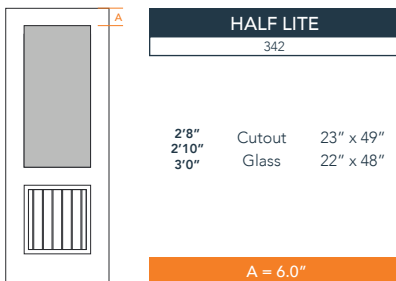

8'0" DRS2G80 COTTAGE TWO PANEL DOOR

SMOOTH SERIES

AVAILABLE SIZING

ARTWORK SCALE: 1/2"=1'

NOTE: BY REQUEST, DOOR HEIGHT COMES IN VARYING DIMENSIONS TO A MINIMUM OF 95". EXCESS WILL BE TAKEN FROM BOTTOM RAIL. ALL OTHER DIMENSIONS WILL REMAIN THE SAME.

CUTOUTS & GLASS

A = DISTANCE FROM TOP OF DOOR TO TOP OF OPENING