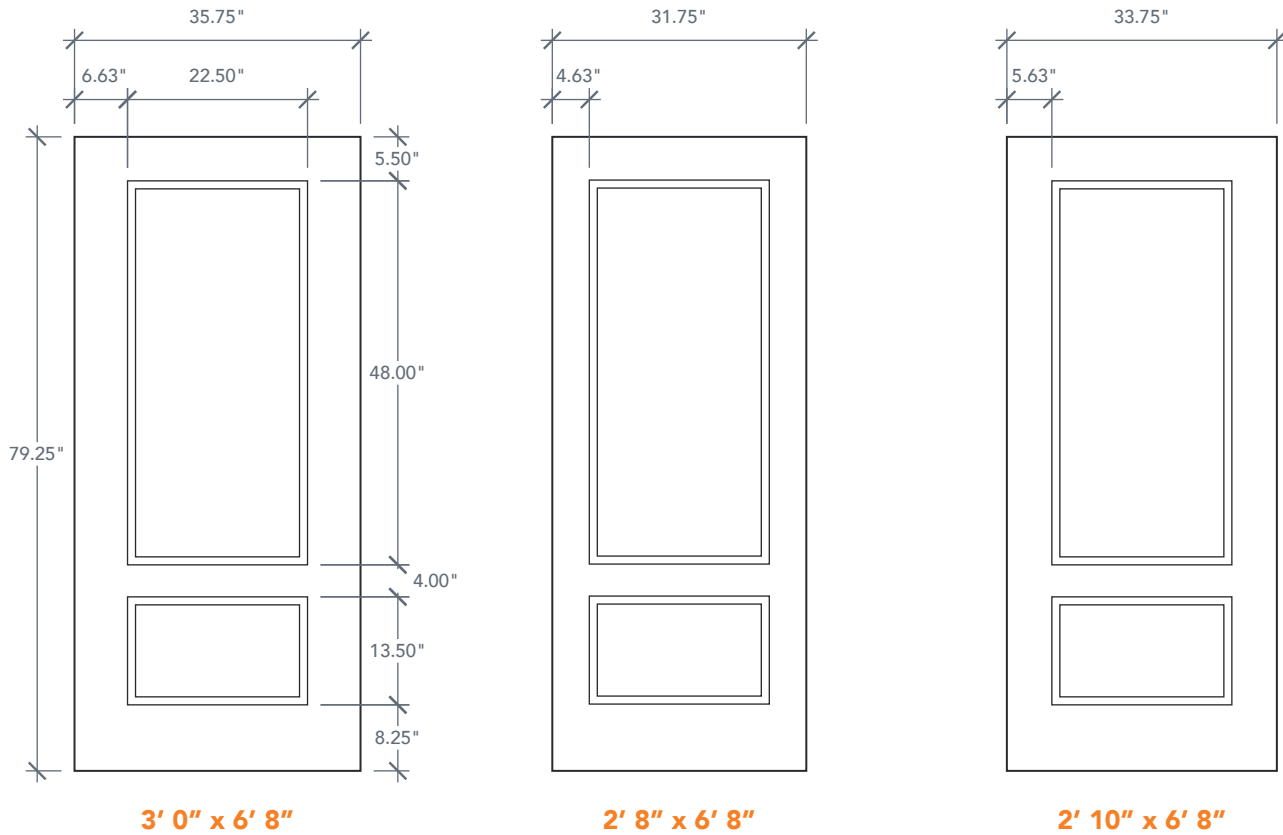

6'8" DRS29 3/4 TWO PANEL DOOR

SMOOTH SERIES

AVAILABLE SIZING

ARTWORK SCALE: 1/2"=1'

3' 0" x 6' 8"

2' 8" x 6' 8"

2' 10" x 6' 8"

NOTE: BY REQUEST, DOOR HEIGHT COMES IN VARYING DIMENSIONS TO A MINIMUM OF 79". EXCESS WILL BE TAKEN FROM BOTTOM RAIL. ALL OTHER DIMENSIONS WILL REMAIN THE SAME.

CUTOUTS & GLASS

A = DISTANCE FROM TOP OF DOOR TO TOP OF OPENING