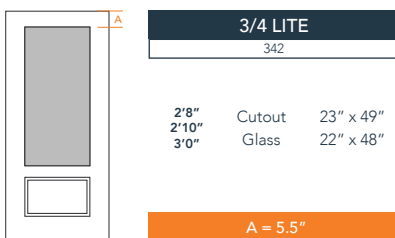

6'8" DRS29 3/4 TWO PANEL DOOR

SMOOTH SERIES

AVAILABLE SIZING

ARTWORK SCALE: 1/2"=1'

3' 0" x 6' 8"

2' 8" x 6' 8"

2' 10" x 6' 8"

NOTE: BY REQUEST, DOOR HEIGHT COMES IN VARYING DIMENSIONS TO A MINIMUM OF 79". EXCESS WILL BE TAKEN FROM BOTTOM RAIL. ALL OTHER DIMENSIONS WILL REMAIN THE SAME.

CUTOUTS & GLASS

A = DISTANCE FROM TOP OF DOOR TO TOP OF OPENING