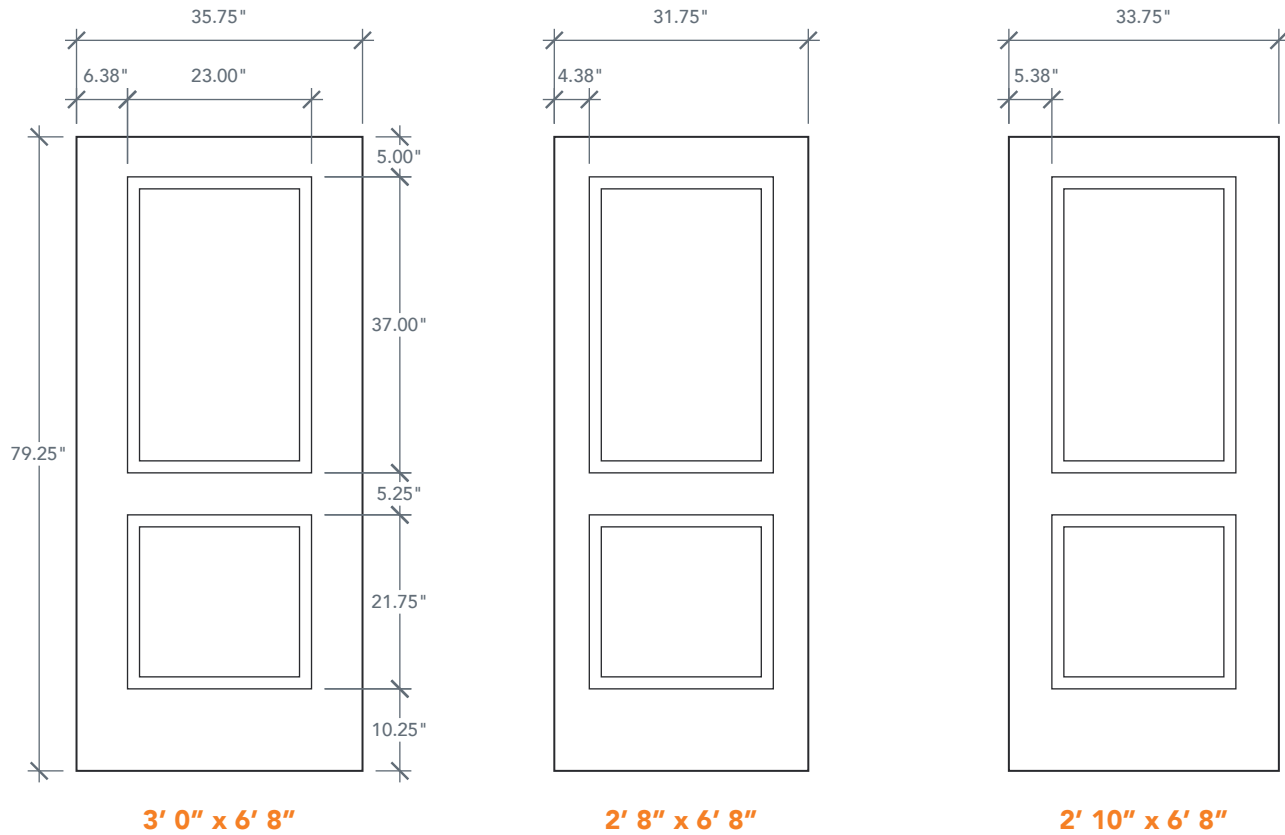

6'8" DRS22 TWO PANEL DOOR

10" BOTTOM RAIL

SMOOTH SERIES

AVAILABLE SIZING

ARTWORK SCALE: 1/2"=1'

NOTE: BY REQUEST, DOOR HEIGHT COMES IN VARYING DIMENSIONS TO A MINIMUM OF 79". EXCESS WILL BE TAKEN FROM BOTTOM RAIL. ALL OTHER DIMENSIONS WILL REMAIN THE SAME.

CUTOUTS & GLASS

A = DISTANCE FROM TOP OF DOOR TO TOP OF OPENING