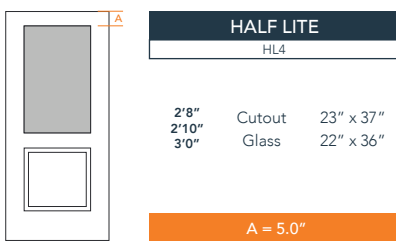

6'8" DRS22 TWO PANEL DOOR

10" BOTTOM RAIL

SMOOTH SERIES

AVAILABLE SIZING

ARTWORK SCALE: 1/2"=1'

NOTE: BY REQUEST, DOOR HEIGHT COMES IN VARYING DIMENSIONS TO A MINIMUM OF 79". EXCESS WILL BE TAKEN FROM BOTTOM RAIL. ALL OTHER DIMENSIONS WILL REMAIN THE SAME.

CUTOUTS & GLASS

A = DISTANCE FROM TOP OF DOOR TO TOP OF OPENING