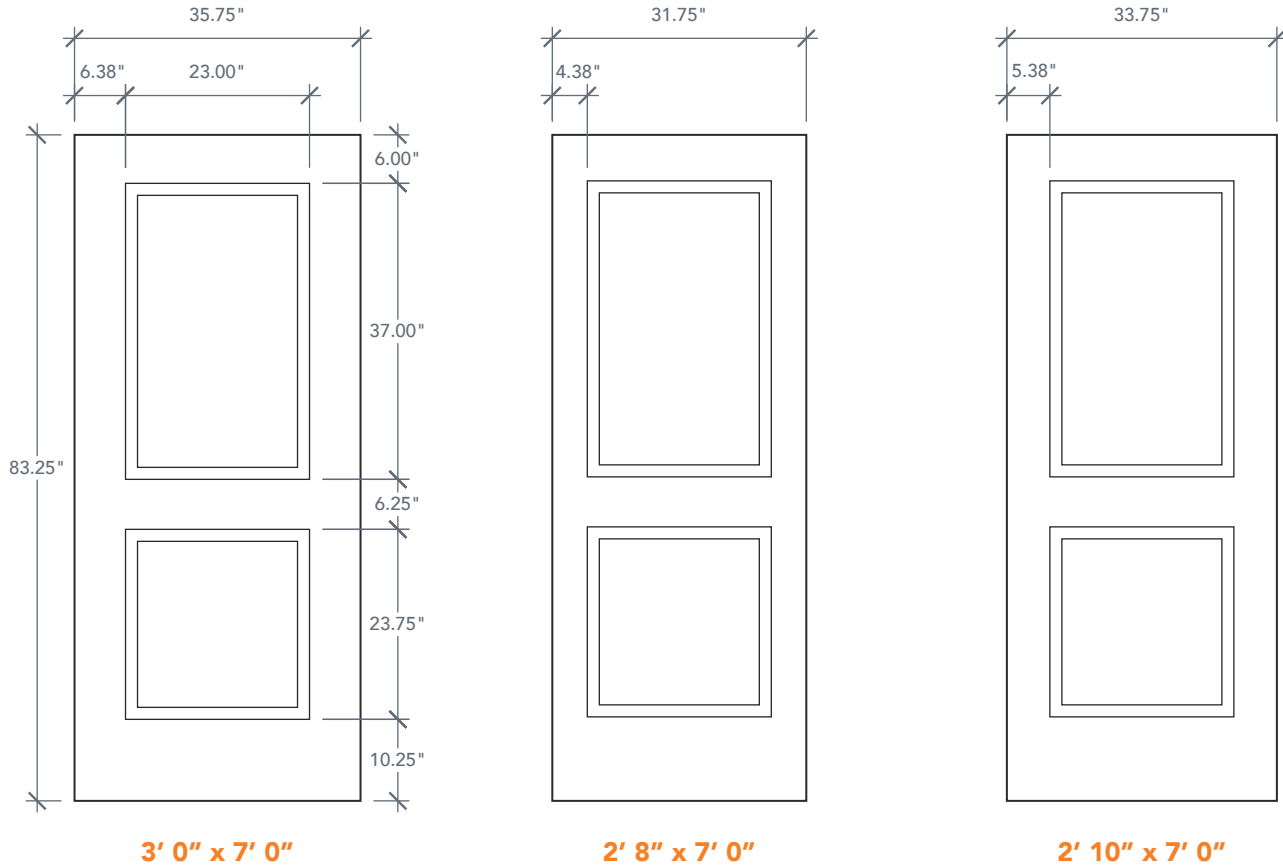

7'0" DRS2270 TWO PANEL DOOR

10" BOTTOM RAIL

SMOOTH SERIES

AVAILABLE SIZING

ARTWORK SCALE: 1/2"=1'

3' 0" x 7' 0"

2' 8" x 7' 0"

2' 10" x 7' 0"

NOTE: BY REQUEST, DOOR HEIGHT COMES IN VARYING DIMENSIONS TO A MINIMUM OF 83". EXCESS WILL BE TAKEN FROM BOTTOM RAIL. ALL OTHER DIMENSIONS WILL REMAIN THE SAME.

CUTOUTS & GLASS

A = DISTANCE FROM TOP OF DOOR TO TOP OF OPENING