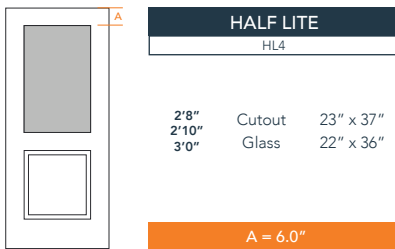

7'0" DRS2270 TWO PANEL DOOR

10" BOTTOM RAIL

SMOOTH SERIES

AVAILABLE SIZING

ARTWORK SCALE: 1/2"=1'

3' 0" x 7' 0"

2' 8" x 7' 0"

2' 10" x 7' 0"

NOTE: BY REQUEST, DOOR HEIGHT COMES IN VARYING DIMENSIONS TO A MINIMUM OF 83". EXCESS WILL BE TAKEN FROM BOTTOM RAIL. ALL OTHER DIMENSIONS WILL REMAIN THE SAME.

CUTOUTS & GLASS

A = DISTANCE FROM TOP OF DOOR TO TOP OF OPENING