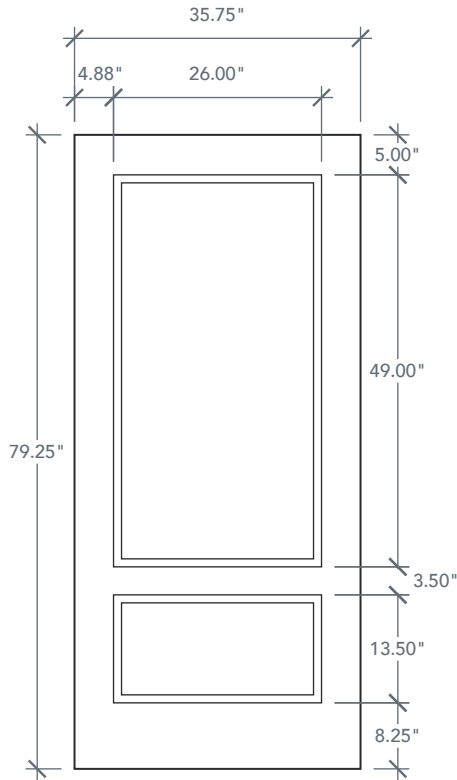

6'8" DRS20 3/4 HERITAGE DOOR

SMOOTH SERIES

AVAILABLE SIZING

ARTWORK SCALE: 1/2"=1'

3' 0" x 6' 8"

NOTE: BY REQUEST, DOOR HEIGHT COMES IN VARYING DIMENSIONS TO A MINIMUM OF 79". EXCESS WILL BE TAKEN FROM BOTTOM RAIL. ALL OTHER DIMENSIONS WILL REMAIN THE SAME.

CUTOUTS & GLASS

3/4 OVAL LITE
3V2

3'0" Cutout 17.84" x 40.12"
Glass 16.78" x 38.72"

OVAL IS CENTERED IN PANEL HEIGHT

3/4 LITE
343

3'0" Cutout 26" x 49"
Glass 25" x 48"

A = 5.0"

A = DISTANCE FROM TOP OF DOOR TO TOP OF OPENING

MATCHING SIDELITES

SLS3E

Available Widths:

1' 0"
1' 2"