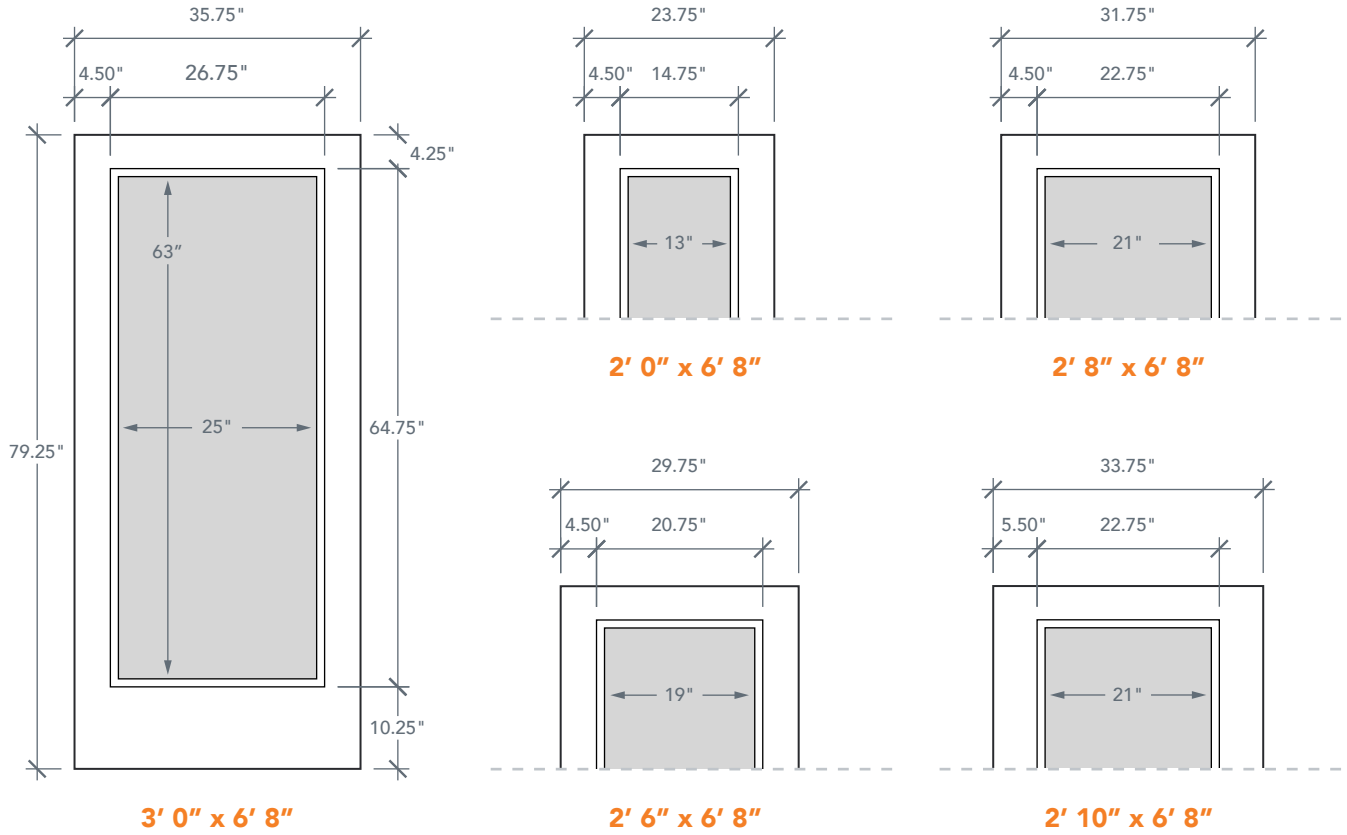

AVAILABLE SIZING

ARTWORK SCALE: 1/2"=1'

NOTE: BY REQUEST, DOOR HEIGHT COMES IN VARYING DIMENSIONS TO A MINIMUM OF 79". EXCESS WILL BE TAKEN FROM BOTTOM RAIL. ALL OTHER DIMENSIONS WILL REMAIN THE SAME.

MATCHING SIDELITES

SLS1S

Available Widths:

- 1' 0"
- 1' 2"