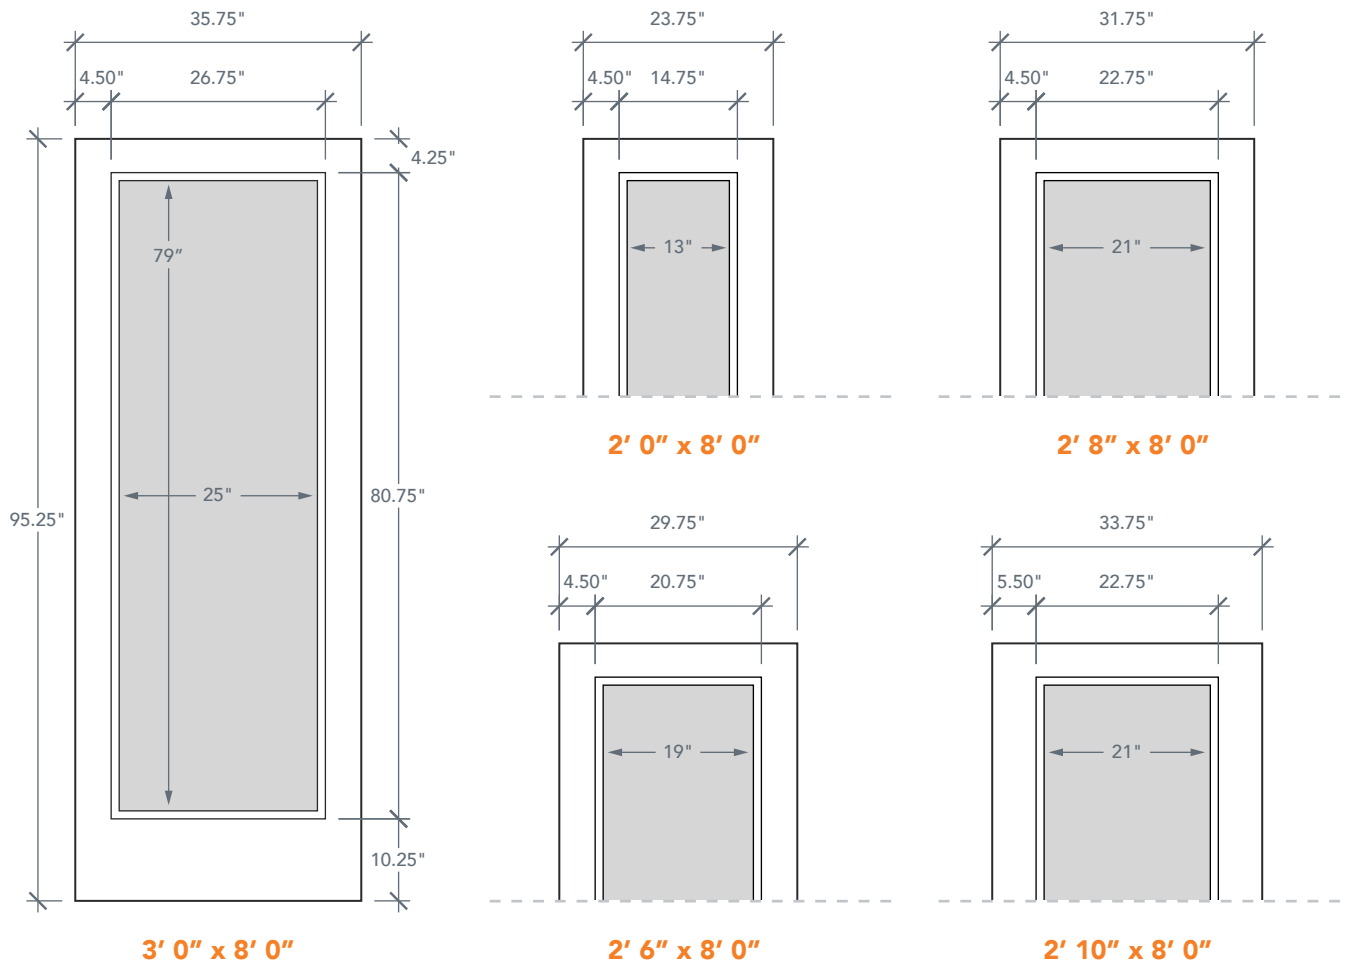

AVAILABLE SIZING

ARTWORK SCALE: 1/2"=1'

NOTE: BY REQUEST, DOOR HEIGHT COMES IN VARYING DIMENSIONS TO A MINIMUM OF 95". EXCESS WILL BE TAKEN FROM BOTTOM RAIL. ALL OTHER DIMENSIONS WILL REMAIN THE SAME.

MATCHING SIDELITES

SLS1S80

Available Widths:

- 1' 0"
- 1' 2"