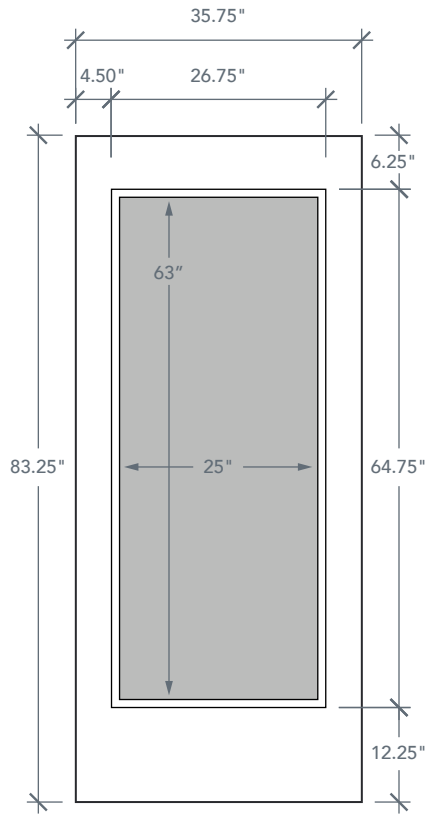

**7'0" DRS1S70 NOVA 90 FULL LITE**  
BRUSHED SMOOTH DIRECT GLAZED

**NOVA SERIES**

**AVAILABLE SIZING**

ARTWORK SCALE: 1/2"=1'

**3' 0" x 7' 0"**

NOTE: BY REQUEST, DOOR HEIGHT COMES IN VARYING DIMENSIONS TO A MINIMUM OF 79". EXCESS WILL BE TAKEN FROM BOTTOM RAIL. ALL OTHER DIMENSIONS WILL REMAIN THE SAME.