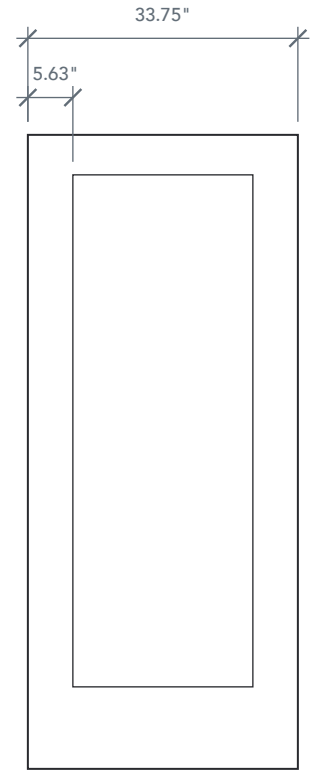

# 6'8" DRS1K ONE PANEL DOOR

SMOOTH

SHAKER PROFILE

CRAFTSMAN SERIES

## AVAILABLE SIZING

ARTWORK SCALE: 1/2"=1'

**3' 0" x 6' 8"**

**2' 8" x 6' 8"**

**2' 10" x 6' 8"**

NOTE: BY REQUEST, DOOR HEIGHT COMES IN VARYING DIMENSIONS TO A MINIMUM OF 79". EXCESS WILL BE TAKEN FROM BOTTOM RAIL. ALL OTHER DIMENSIONS WILL REMAIN THE SAME.