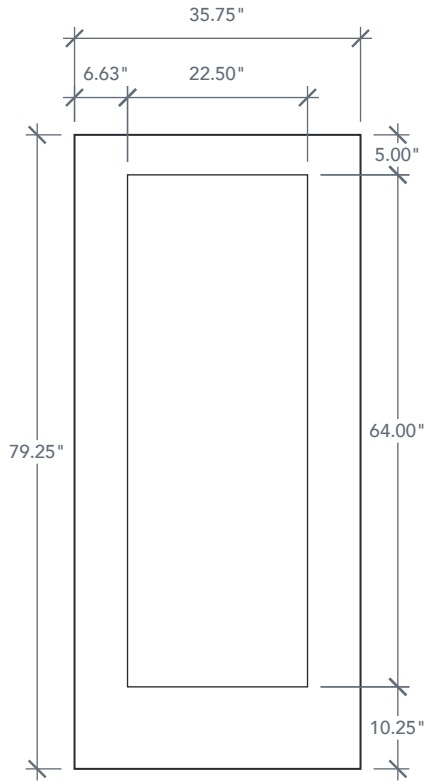

# 6'8" DRS1K ONE PANEL DOOR

SMOOTH

SHAKER PROFILE

CRAFTSMAN SERIES

## AVAILABLE SIZING

ARTWORK SCALE: 1/2"=1'

**3' 0" x 6' 8"**

**2' 8" x 6' 8"**

**2' 10" x 6' 8"**

NOTE: BY REQUEST, DOOR HEIGHT COMES IN VARYING DIMENSIONS TO A MINIMUM OF 79". EXCESS WILL BE TAKEN FROM BOTTOM RAIL. ALL OTHER DIMENSIONS WILL REMAIN THE SAME.