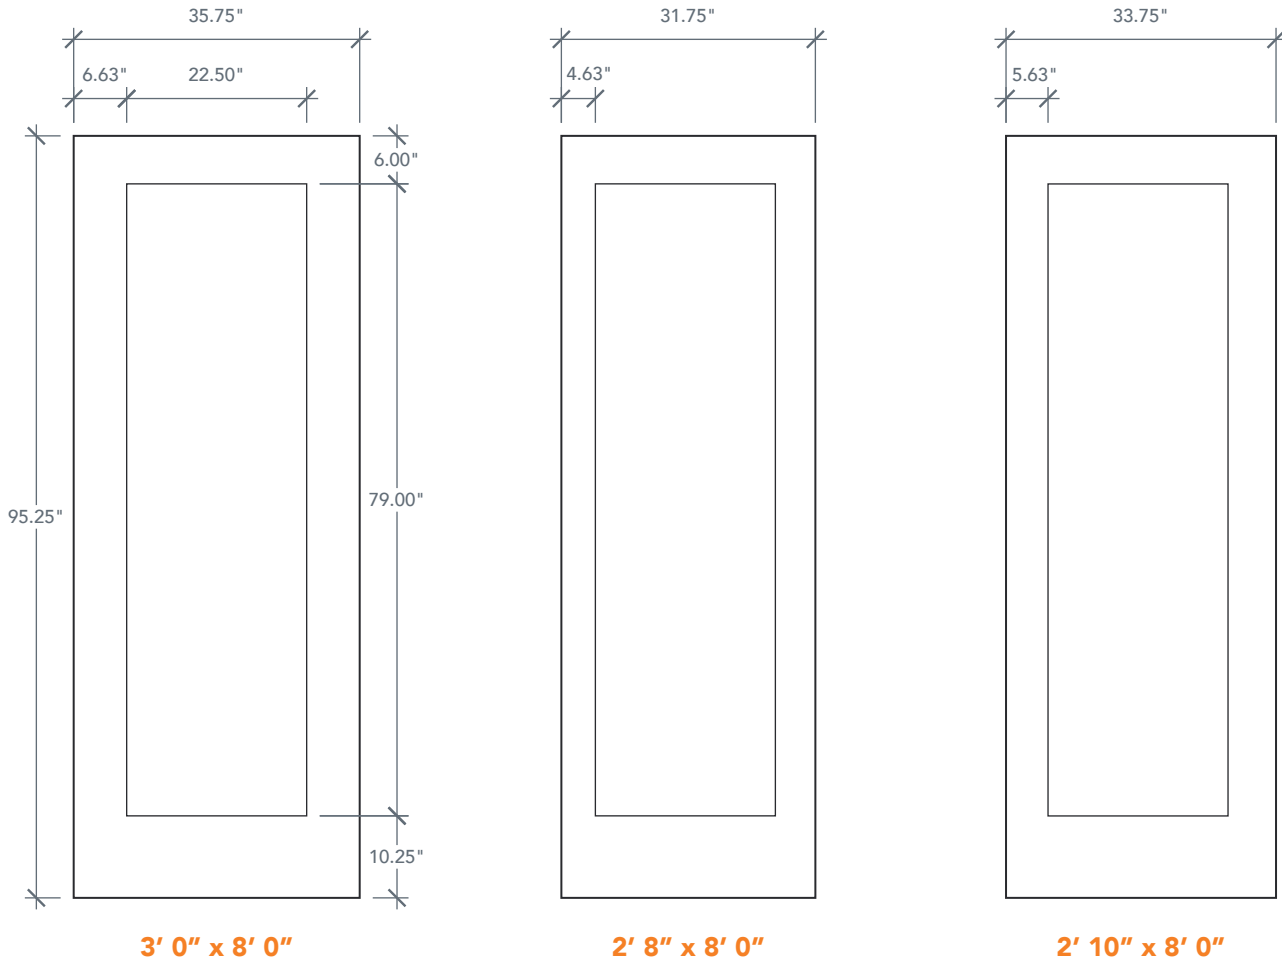

8'0" DRS1K80 ONE PANEL DOOR

SMOOTH

SHAKER PROFILE

CRAFTSMAN SERIES

AVAILABLE SIZING

ARTWORK SCALE: 1/2"=1'

NOTE: BY REQUEST, DOOR HEIGHT COMES IN VARYING DIMENSIONS TO A MINIMUM OF 95". EXCESS WILL BE TAKEN FROM BOTTOM RAIL. ALL OTHER DIMENSIONS WILL REMAIN THE SAME.