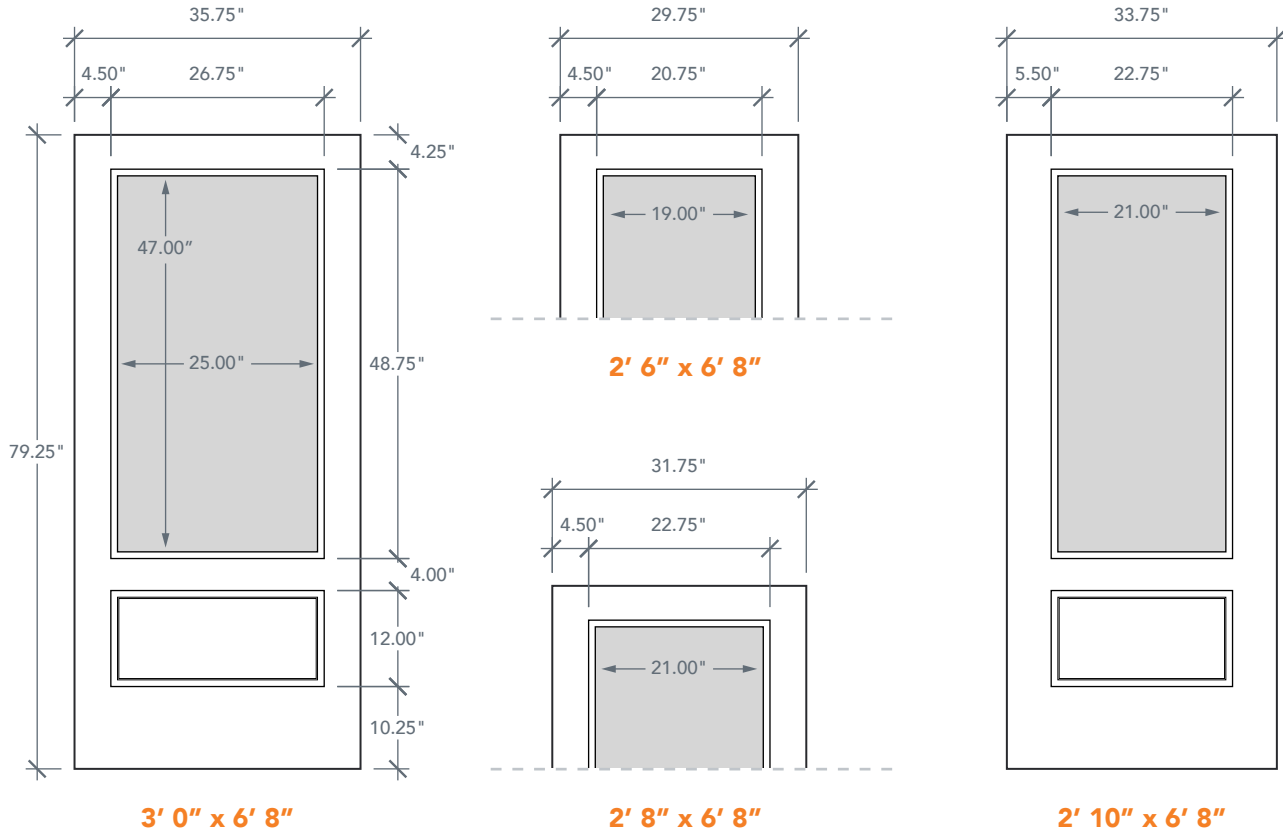

6'8" DRS1E NOVA 90 3/4 LITE

BRUSHED SMOOTH

DIRECT GLAZED

NOVA SERIES

AVAILABLE SIZING

ARTWORK SCALE: 1/2"=1'

NOTE: BY REQUEST, DOOR HEIGHT COMES IN VARYING DIMENSIONS TO A MINIMUM OF 79". EXCESS WILL BE TAKEN FROM BOTTOM RAIL. ALL OTHER DIMENSIONS WILL REMAIN THE SAME.

MATCHING SIDELITES

SLS1E

Available Widths:

1' 0"

1' 2"