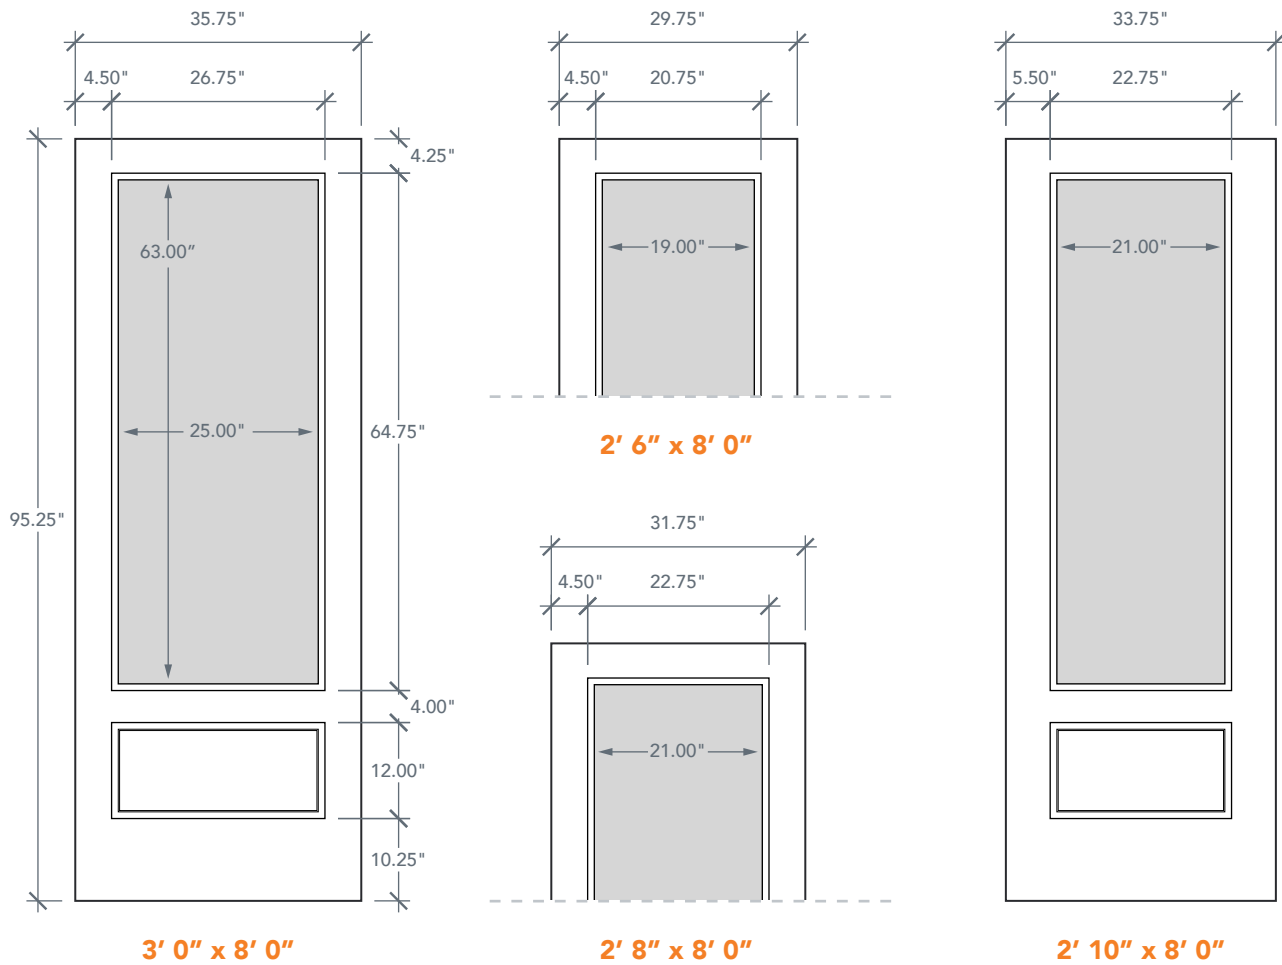

8'0" DRS1E80 NOVA 90 3/4 LITE

BRUSHED SMOOTH

DIRECT GLAZED

NOVA SERIES

AVAILABLE SIZING

ARTWORK SCALE: 1/2"=1'

NOTE: BY REQUEST, DOOR HEIGHT COMES IN VARYING DIMENSIONS TO A MINIMUM OF 95". EXCESS WILL BE TAKEN FROM BOTTOM RAIL. ALL OTHER DIMENSIONS WILL REMAIN THE SAME.

MATCHING SIDELITES

SLS1E80

Available Widths:

1' 0"

1' 2"