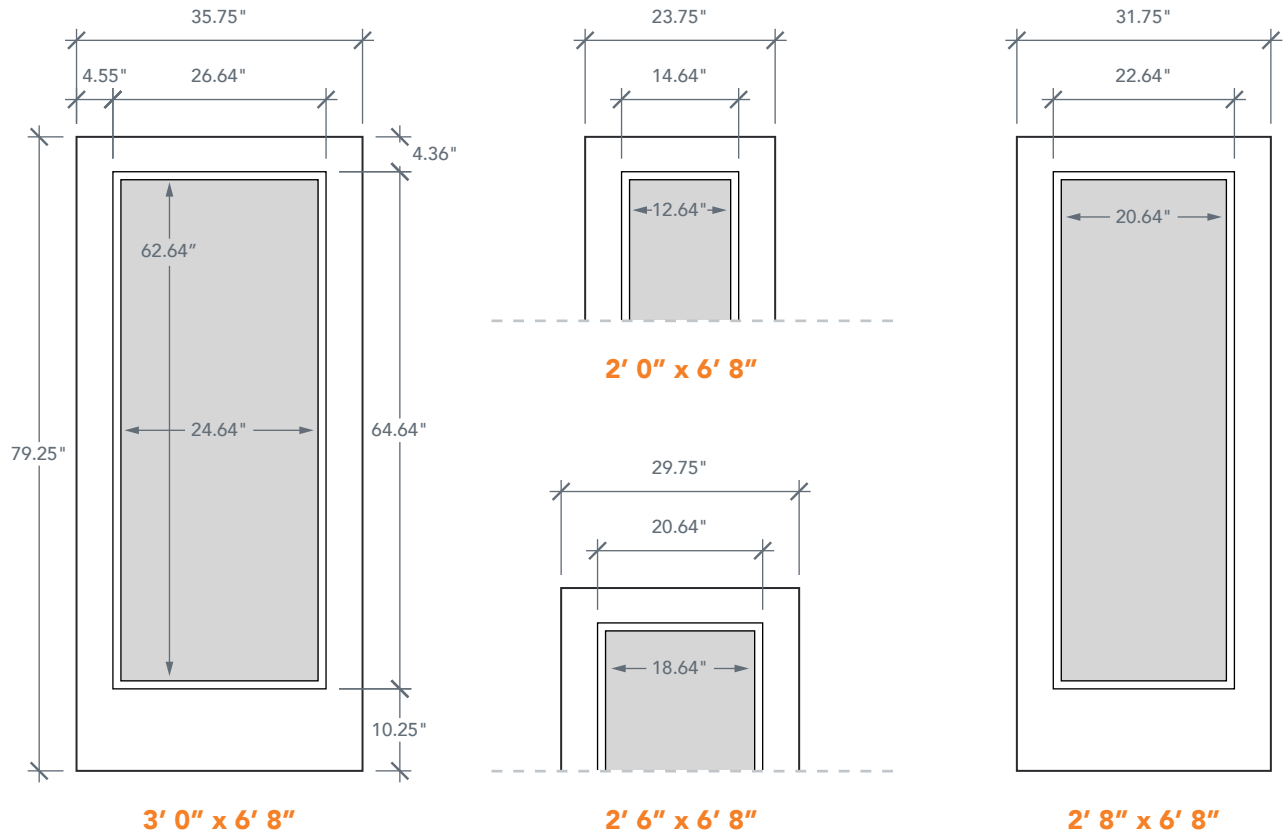

**AVAILABLE SIZING**

ARTWORK SCALE: 1/2"=1'

NOTE: BY REQUEST, DOOR HEIGHT COMES IN VARYING DIMENSIONS TO A MINIMUM OF 79". EXCESS WILL BE TAKEN FROM BOTTOM RAIL. ALL OTHER DIMENSIONS WILL REMAIN THE SAME.