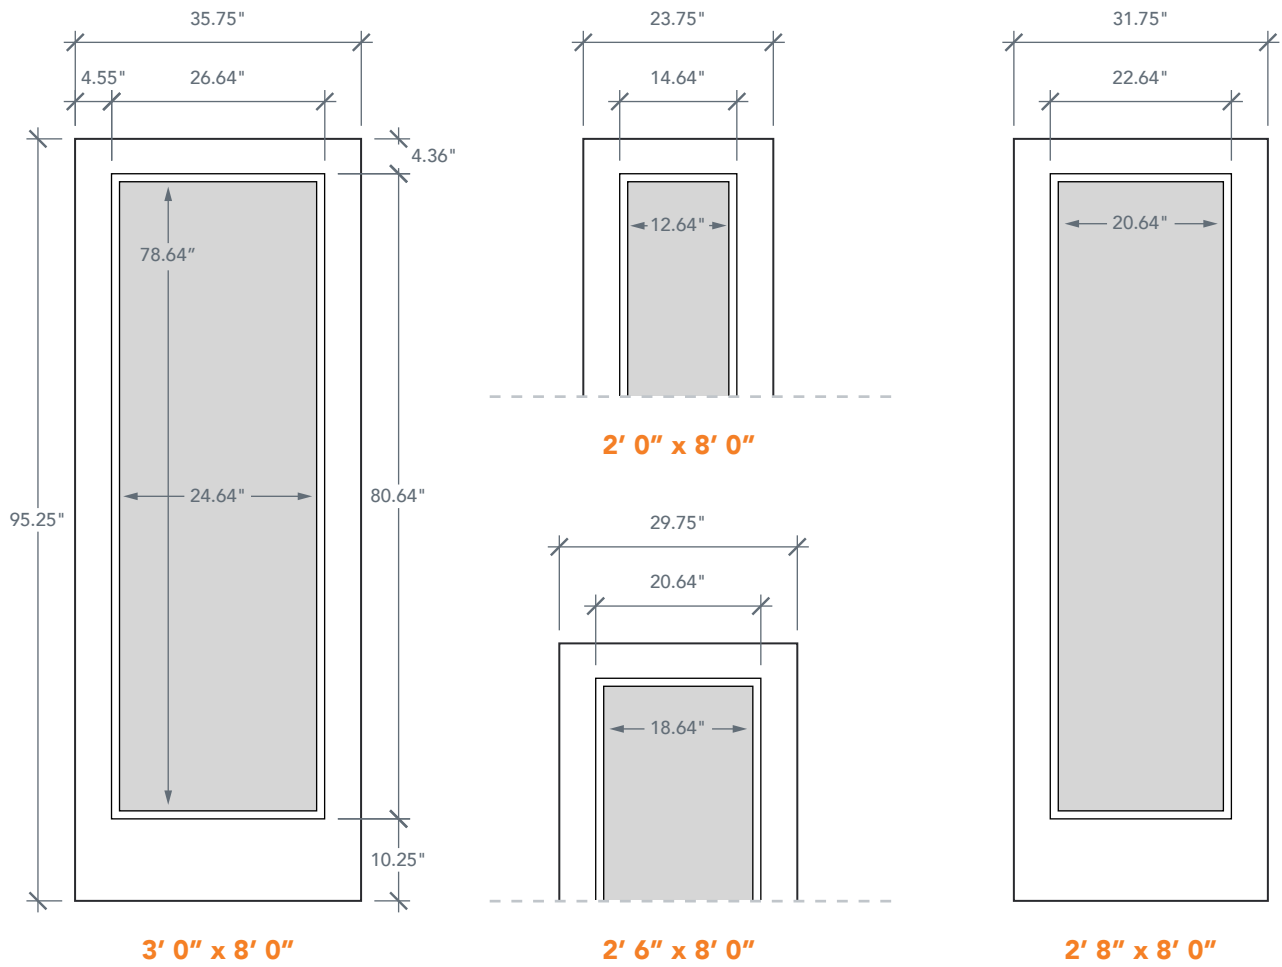

8'0" DRS1D80L NOVA 45 FULL LITE

SMOOTH DIRECT GLAZED

NOVA SERIES

AVAILABLE SIZING

ARTWORK SCALE: 1/2"=1'

NOTE: BY REQUEST, DOOR HEIGHT COMES IN VARYING DIMENSIONS TO A MINIMUM OF 95". EXCESS WILL BE TAKEN FROM BOTTOM RAIL. ALL OTHER DIMENSIONS WILL REMAIN THE SAME.