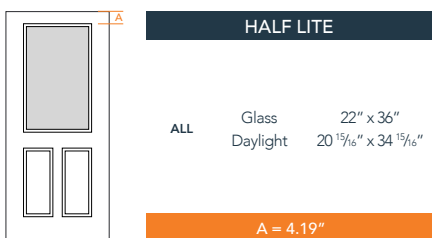

6'8" DRS12 FLUSH GLAZED HALF LITE DOOR

SMOOTH

SMOOTH SERIES

AVAILABLE SIZING

ARTWORK SCALE: 1/2"=1'

NOTE: BY REQUEST, DOOR HEIGHT COMES IN VARYING DIMENSIONS TO A MINIMUM OF 79". EXCESS WILL BE TAKEN FROM BOTTOM RAIL. ALL OTHER DIMENSIONS WILL REMAIN THE SAME.

GLASS & DAYLIGHT OPENING

A = DISTANCE FROM TOP OF DOOR TO TOP OF OPENING

MATCHING SIDELITES