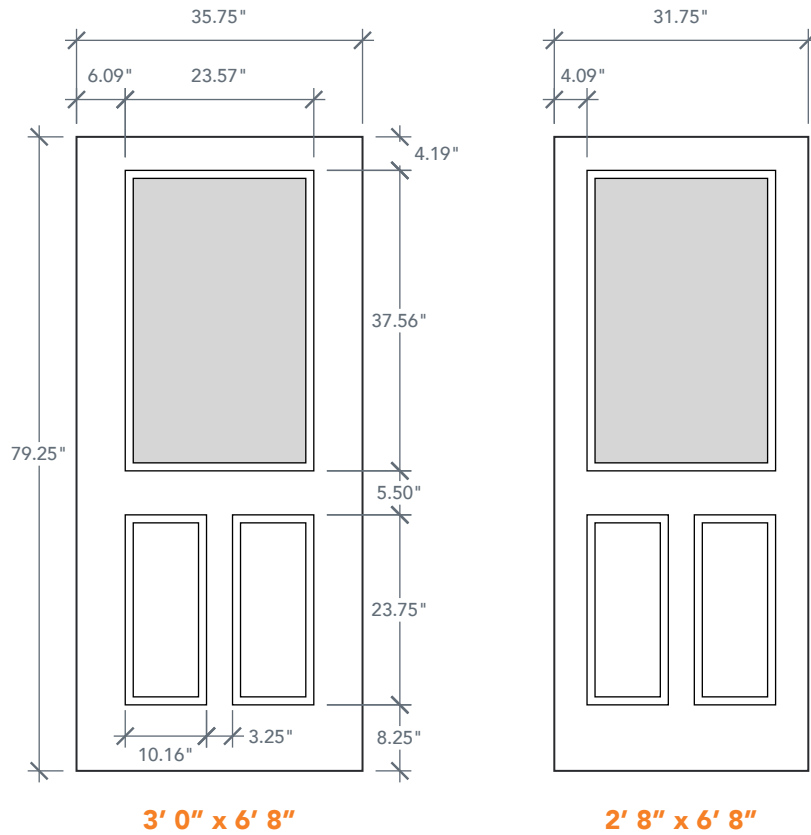

6'8" DRS12 FLUSH GLAZED HALF LITE DOOR

SMOOTH

SMOOTH SERIES

AVAILABLE SIZING

ARTWORK SCALE: 1/2"=1'

NOTE: BY REQUEST, DOOR HEIGHT COMES IN VARYING DIMENSIONS TO A MINIMUM OF 79". EXCESS WILL BE TAKEN FROM BOTTOM RAIL. ALL OTHER DIMENSIONS WILL REMAIN THE SAME.

GLASS & DAYLIGHT OPENING

A = DISTANCE FROM TOP OF DOOR TO TOP OF OPENING

MATCHING SIDELITES