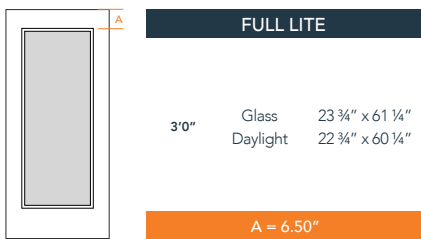

# 6'8" DRS11 FLUSH GLAZED COMMERCIAL ADA DOOR

SMOOTH

AVAILABLE SIZING

ARTWORK SCALE: 1/2"=1'

**3' 0" x 6' 8"**

NOTE: BY REQUEST, DOOR HEIGHT COMES IN VARYING DIMENSIONS TO A MINIMUM OF 79". EXCESS WILL BE TAKEN FROM BOTTOM RAIL. ALL OTHER DIMENSIONS WILL REMAIN THE SAME.

## GLASS & DAYLIGHT OPENING

A = DISTANCE FROM TOP OF DOOR TO TOP OF OPENING