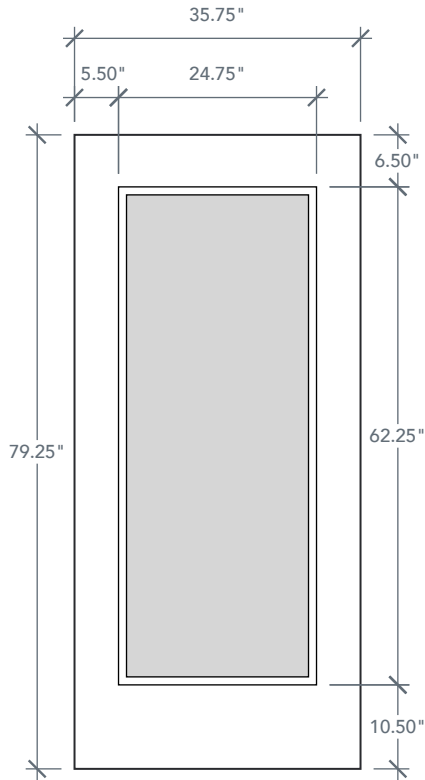

# 6'8" DRS11 FLUSH GLAZED COMMERCIAL ADA DOOR

SMOOTH

AVAILABLE SIZING

ARTWORK SCALE: 1/2"=1'

**3' 0" x 6' 8"**

NOTE: BY REQUEST, DOOR HEIGHT COMES IN VARYING DIMENSIONS TO A MINIMUM OF 79". EXCESS WILL BE TAKEN FROM BOTTOM RAIL. ALL OTHER DIMENSIONS WILL REMAIN THE SAME.

## GLASS & DAYLIGHT OPENING

A = DISTANCE FROM TOP OF DOOR TO TOP OF OPENING