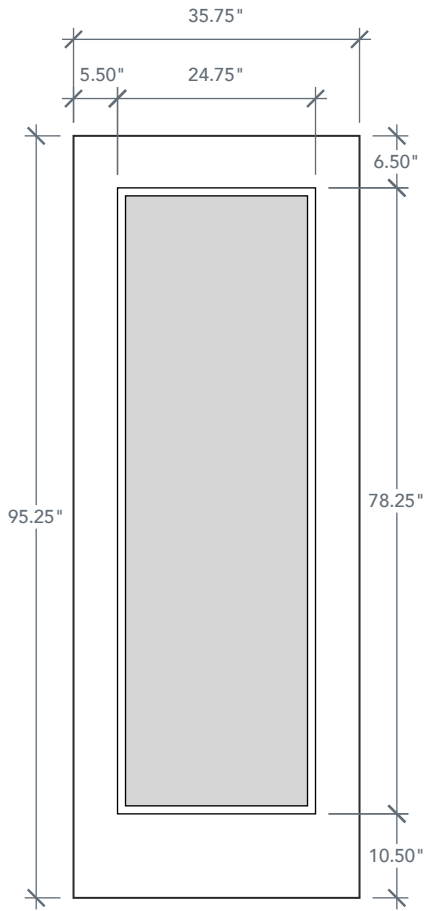

8'0" DRS1180 FLUSH GLAZED COMMERCIAL ADA DOOR

SMOOTH

AVAILABLE SIZING

ARTWORK SCALE: 1/2"=1'

3' 0" x 8' 0"

NOTE: BY REQUEST, DOOR HEIGHT COMES IN VARYING DIMENSIONS TO A MINIMUM OF 95". EXCESS WILL BE TAKEN FROM BOTTOM RAIL. ALL OTHER DIMENSIONS WILL REMAIN THE SAME.

GLASS & DAYLIGHT OPENING

A = DISTANCE FROM TOP OF DOOR TO TOP OF OPENING