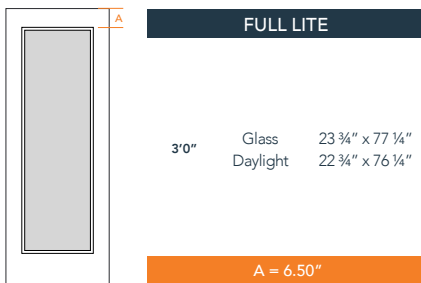

8'0" DRS1180 FLUSH GLAZED COMMERCIAL ADA DOOR

SMOOTH

AVAILABLE SIZING

ARTWORK SCALE: 1/2"=1'

3' 0" x 8' 0"

NOTE: BY REQUEST, DOOR HEIGHT COMES IN VARYING DIMENSIONS TO A MINIMUM OF 95". EXCESS WILL BE TAKEN FROM BOTTOM RAIL. ALL OTHER DIMENSIONS WILL REMAIN THE SAME.

GLASS & DAYLIGHT OPENING

A = DISTANCE FROM TOP OF DOOR TO TOP OF OPENING