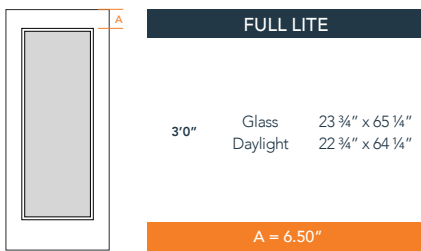

# 7'0" DRS1170 FLUSH GLAZED COMMERCIAL ADA DOOR

SMOOTH

AVAILABLE SIZING

ARTWORK SCALE: 1/2"=1'

**3' 0" x 7' 0"**

NOTE: BY REQUEST, DOOR HEIGHT COMES IN VARYING DIMENSIONS TO A MINIMUM OF 83". EXCESS WILL BE TAKEN FROM BOTTOM RAIL. ALL OTHER DIMENSIONS WILL REMAIN THE SAME.

## GLASS & DAYLIGHT OPENING

A = DISTANCE FROM TOP OF DOOR TO TOP OF OPENING