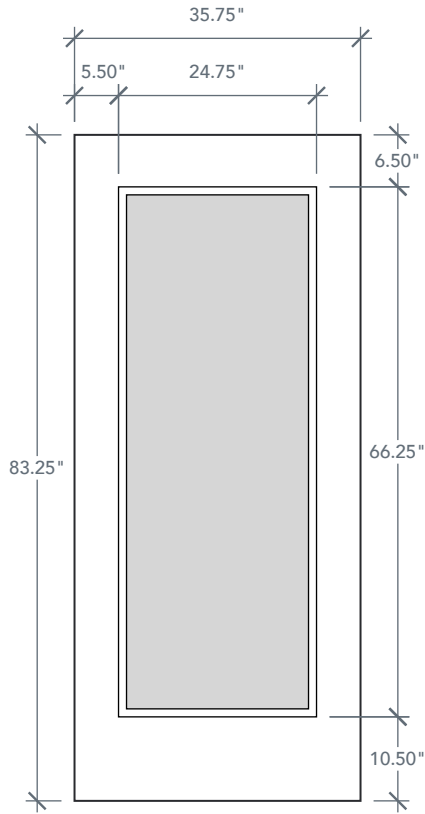

# 7'0" DRS1170 FLUSH GLAZED COMMERCIAL ADA DOOR

SMOOTH

AVAILABLE SIZING

ARTWORK SCALE: 1/2"=1'

**3' 0" x 7' 0"**

NOTE: BY REQUEST, DOOR HEIGHT COMES IN VARYING DIMENSIONS TO A MINIMUM OF 83". EXCESS WILL BE TAKEN FROM BOTTOM RAIL. ALL OTHER DIMENSIONS WILL REMAIN THE SAME.

## GLASS & DAYLIGHT OPENING

A = DISTANCE FROM TOP OF DOOR TO TOP OF OPENING