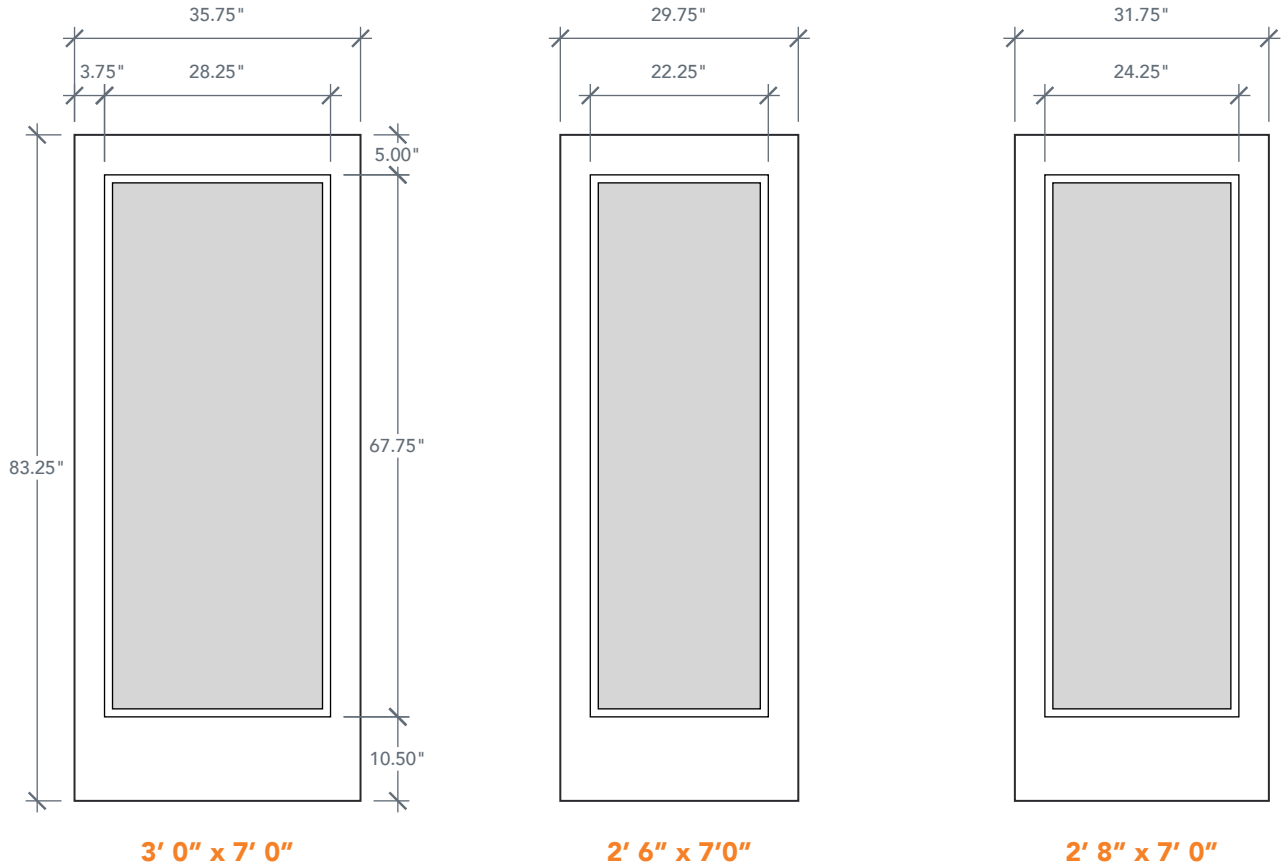

7'0" DRS1070 FLUSH GLAZED FULL LITE DOOR

SMOOTH

SMOOTH SERIES

AVAILABLE SIZING

ARTWORK SCALE: 1/2"=1'

3' 0" x 7' 0"

2' 6" x 7' 0"

2' 8" x 7' 0"

NOTE: BY REQUEST, DOOR HEIGHT COMES IN VARYING DIMENSIONS TO A MINIMUM OF 83". EXCESS WILL BE TAKEN FROM BOTTOM RAIL. ALL OTHER DIMENSIONS WILL REMAIN THE SAME.

GLASS & DAYLIGHT OPENING

FULL LITE			
2'6"	Glass	23 5/16" x 67"	
	Daylight	22 5/16" x 66"	
2'8"	Glass	25 5/16" x 67"	
	Daylight	24 5/16" x 66"	
3'0"	Glass	27 5/16" x 67"	
	Daylight	26 5/16" x 66"	
A = 5.00"			

A = DISTANCE FROM TOP OF DOOR TO TOP OF OPENING