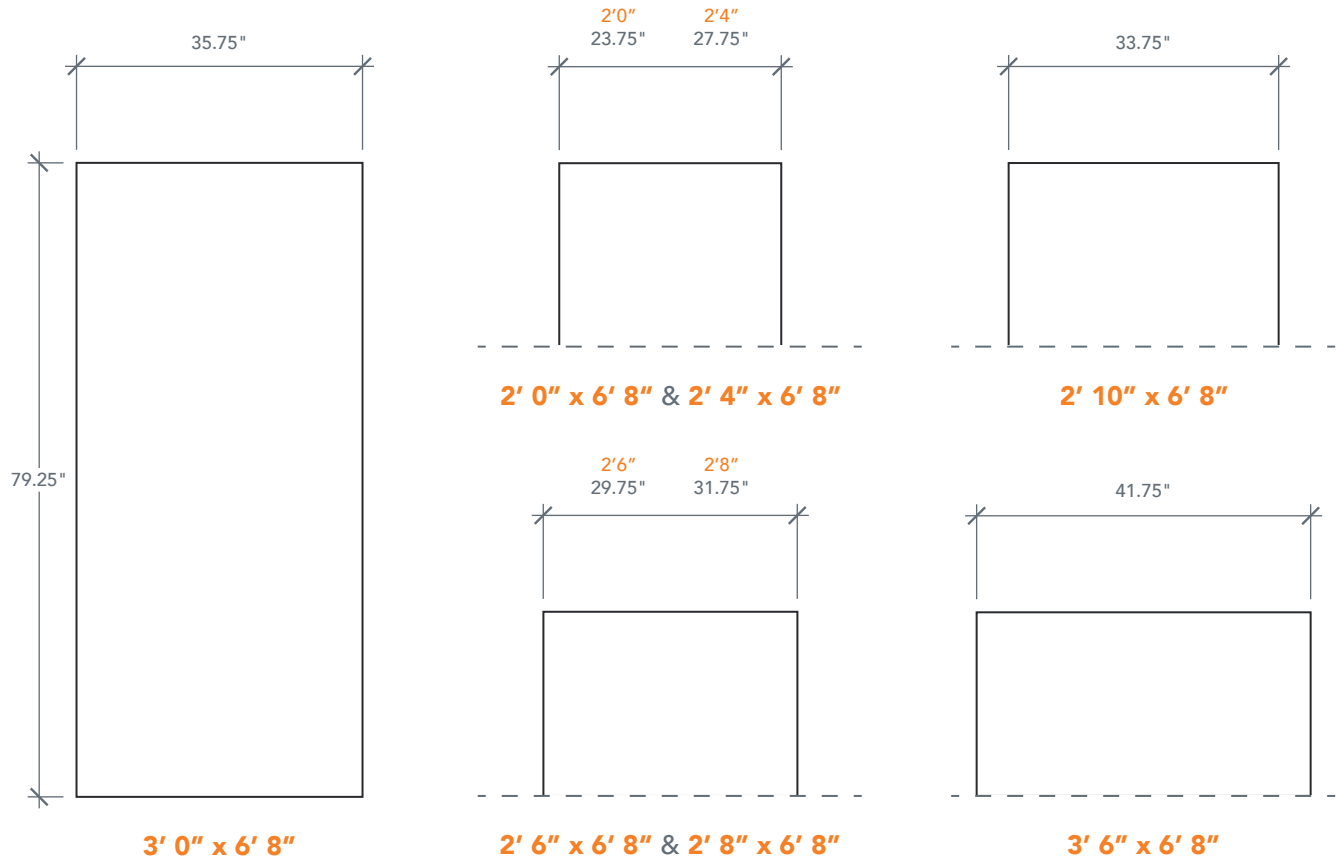

6'8" DRS00 FLUSH PANEL DOOR

SMOOTH SERIES

AVAILABLE SIZING

ARTWORK SCALE: 1/2"=1'

NOTE: BY REQUEST, DOOR HEIGHT COMES IN VARYING DIMENSIONS TO A MINIMUM OF 79". EXCESS WILL BE TAKEN FROM BOTTOM RAIL. ALL OTHER DIMENSIONS WILL REMAIN THE SAME.

CUTOUTS & GLASS

	FULL LITE	
	FL5	
	2'6"	Cutout 21" x 65" Glass 20" x 64"
	FL7	
2'8"	Cutout 23" x 65"	
2'10"	Glass 22" x 64"	
3'0"		
A = 6.0"		

A = DISTANCE FROM TOP OF DOOR TO TOP OF OPENING

MATCHING SIDELITES

	SLS00
	Available Widths:
	1' 0"
	1' 2"