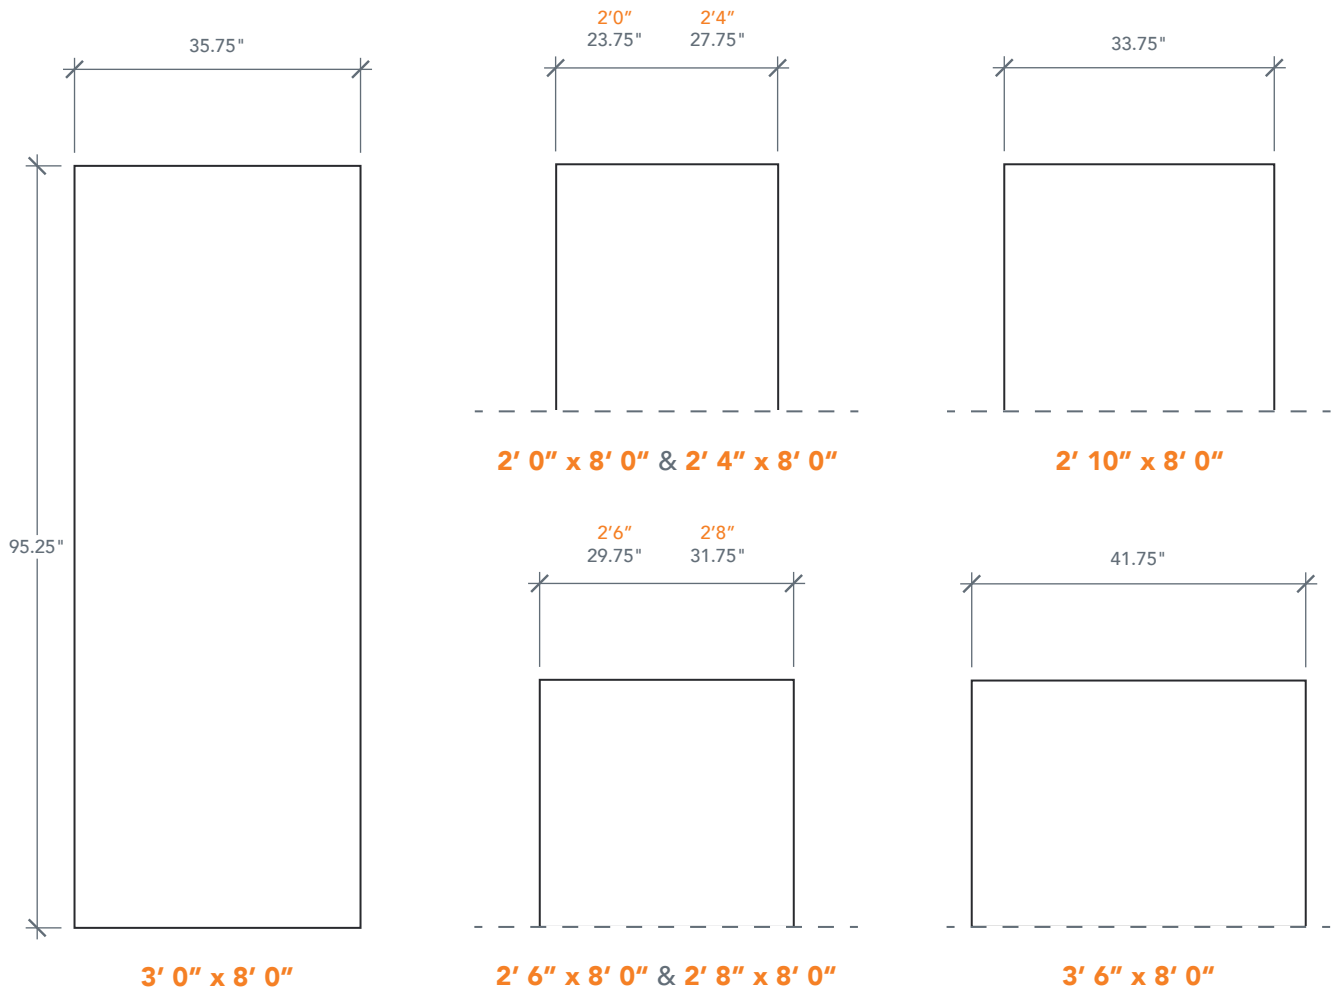

# 8'0" DRS0080 FLUSH PANEL DOOR

SMOOTH SERIES

## AVAILABLE SIZING

ARTWORK SCALE: 1/2"=1'

NOTE: BY REQUEST, DOOR HEIGHT COMES IN VARYING DIMENSIONS TO A MINIMUM OF 95". EXCESS WILL BE TAKEN FROM BOTTOM RAIL. ALL OTHER DIMENSIONS WILL REMAIN THE SAME.

## CUTOUTS & GLASS

FULL LITE	
FL6	
2'6"	Cutout 21" x 81" Glass 20" x 80"
FL8	
2'8"	Cutout 23" x 81"
2'10"	Glass 22" x 80"
3'0"	
A = 6.0"	

A = DISTANCE FROM TOP OF DOOR TO TOP OF OPENING

## MATCHING SIDELITES

SLS0080
Available Widths:
1' 0"
1' 2"