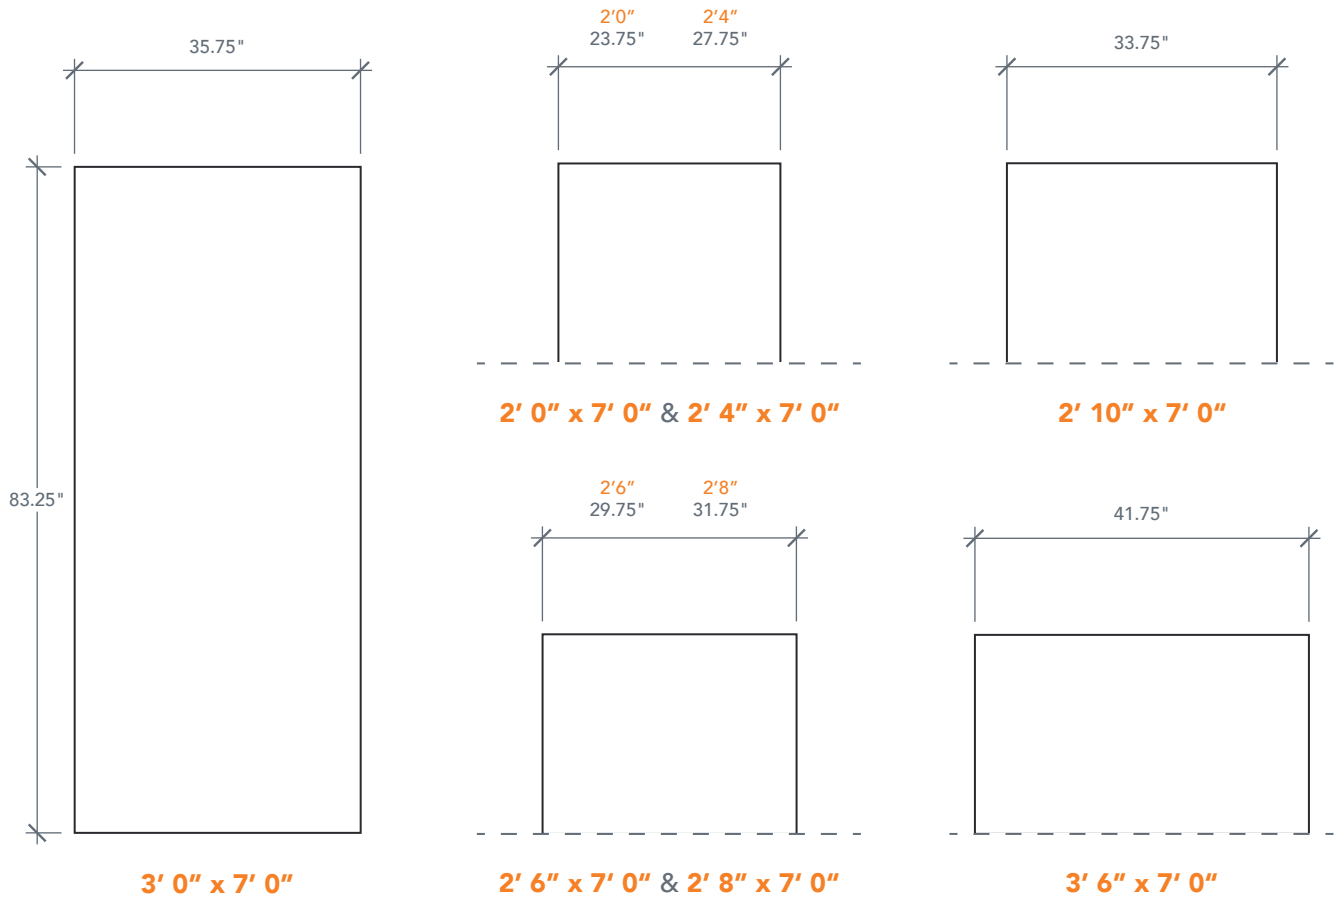

# 7'0" DRS0070 FLUSH PANEL DOOR

SMOOTH SERIES

## AVAILABLE SIZING

ARTWORK SCALE: 1/2"=1'

NOTE: BY REQUEST, DOOR HEIGHT COMES IN VARYING DIMENSIONS TO A MINIMUM OF 83". EXCESS WILL BE TAKEN FROM BOTTOM RAIL. ALL OTHER DIMENSIONS WILL REMAIN THE SAME.

## CUTOUTS & GLASS

A	FULL LITE		
	FL5		
2'6"	Cutout	21" x 65"	
	Glass	20" x 64"	
	FL7		
2'8"	Cutout	23" x 65"	
2'10"	Glass	22" x 64"	
3'0"			
A = 7.5"			

A = DISTANCE FROM TOP OF DOOR TO TOP OF OPENING

## MATCHING SIDELITES

SLS0070	Available Widths:
	1' 0"
	1' 2"