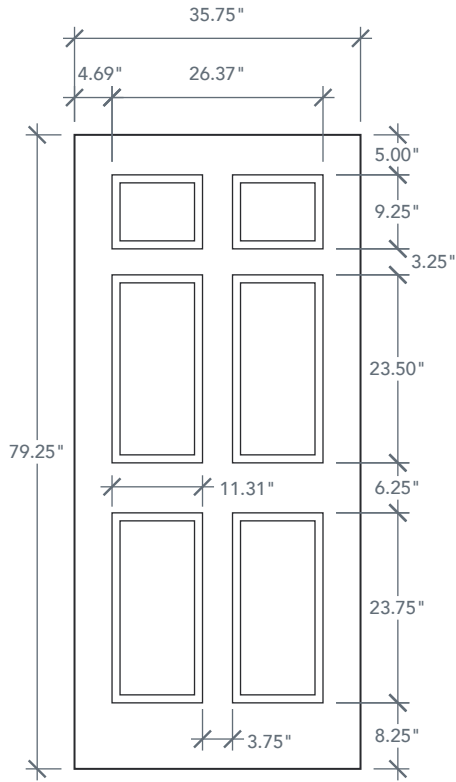

6'8" DRM60 SIX PANEL DOOR

MAHOGANY SERIES

AVAILABLE SIZING

ARTWORK SCALE: 1/2"=1'

3' 0" x 6' 8"

NOTE: BY REQUEST, DOOR HEIGHT COMES IN VARYING DIMENSIONS TO A MINIMUM OF 79". EXCESS WILL BE TAKEN FROM BOTTOM RAIL. ALL OTHER DIMENSIONS WILL REMAIN THE SAME.

CUTOUTS & GLASS

A = DISTANCE FROM TOP OF DOOR TO TOP OF OPENING

MATCHING SIDELITES

SLM60

Available Widths:

1' 0"
1' 2"

Spec Page = 71