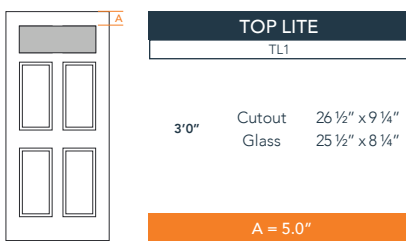

6'8" DRM60 SIX PANEL DOOR

MAHOGANY SERIES

AVAILABLE SIZING

ARTWORK SCALE: 1/2"=1'

3' 0" x 6' 8"

NOTE: BY REQUEST, DOOR HEIGHT COMES IN VARYING DIMENSIONS TO A MINIMUM OF 79". EXCESS WILL BE TAKEN FROM BOTTOM RAIL. ALL OTHER DIMENSIONS WILL REMAIN THE SAME.

CUTOUTS & GLASS

A = DISTANCE FROM TOP OF DOOR TO TOP OF OPENING

MATCHING SIDELITES

SLM60

Available Widths:

1' 0"
1' 2"

Spec Page = 71