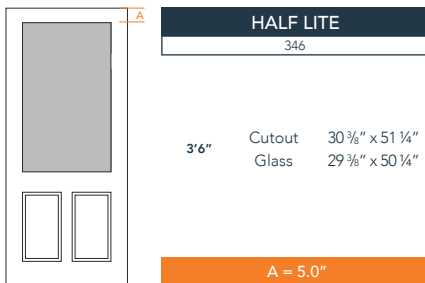

8'0" DRM6080 SIX PANEL DOOR

MAHOGANY SERIES

AVAILABLE SIZING

ARTWORK SCALE: 1/2"=1'

3' 6" x 8' 0"

NOTE: BY REQUEST, DOOR HEIGHT COMES IN VARYING DIMENSIONS TO A MINIMUM OF 95". EXCESS WILL BE TAKEN FROM BOTTOM RAIL. ALL OTHER DIMENSIONS WILL REMAIN THE SAME.

CUTOUTS & GLASS

A = DISTANCE FROM TOP OF DOOR TO TOP OF OPENING

MATCHING SIDELITES