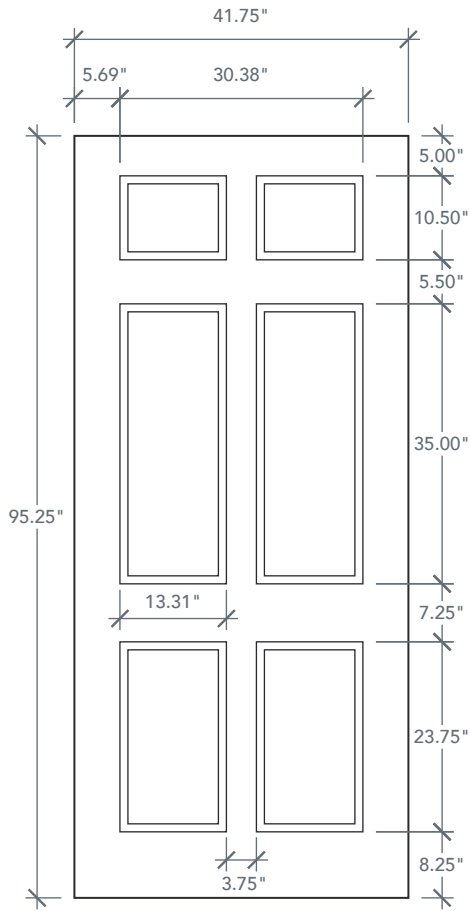

8'0" DRM6080 SIX PANEL DOOR

MAHOGANY SERIES

AVAILABLE SIZING

ARTWORK SCALE: 1/2"=1'

3' 6" x 8' 0"

NOTE: BY REQUEST, DOOR HEIGHT COMES IN VARYING DIMENSIONS TO A MINIMUM OF 95". EXCESS WILL BE TAKEN FROM BOTTOM RAIL. ALL OTHER DIMENSIONS WILL REMAIN THE SAME.

CUTOUTS & GLASS

A = DISTANCE FROM TOP OF DOOR TO TOP OF OPENING

MATCHING SIDELITES