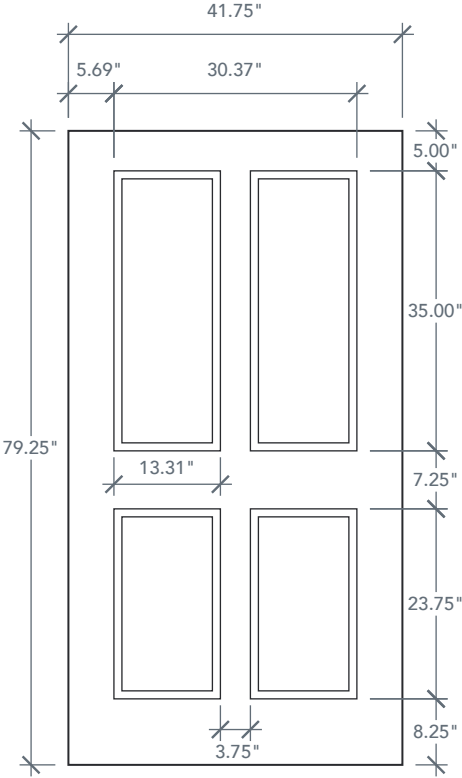

6'8" DRM41 TRUE FOUR PANEL DOOR

MAHOGANY SERIES

AVAILABLE SIZING

ARTWORK SCALE: 1/2"=1'

3' 6" x 6' 8"

NOTE: BY REQUEST, DOOR HEIGHT COMES IN VARYING DIMENSIONS TO A MINIMUM OF 79". EXCESS WILL BE TAKEN FROM BOTTOM RAIL. ALL OTHER DIMENSIONS WILL REMAIN THE SAME.