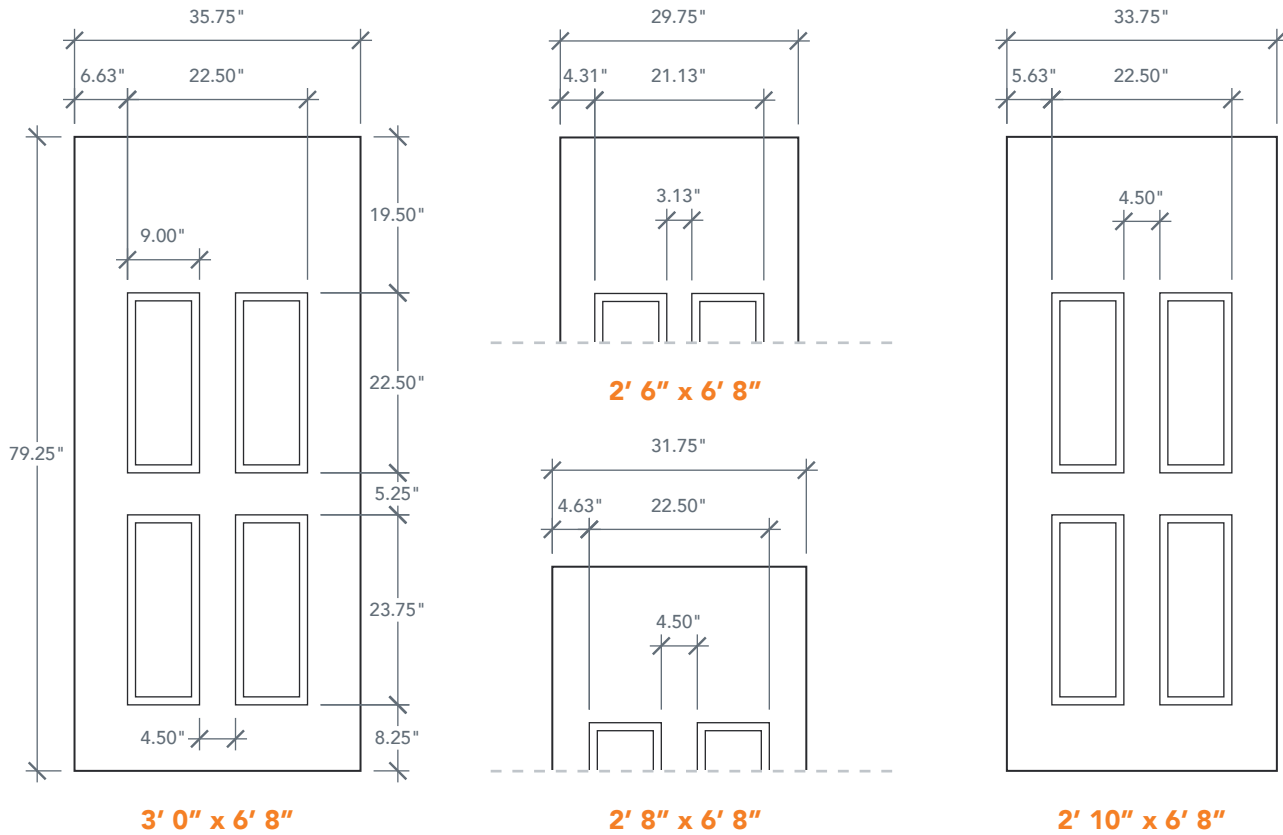

# 6'8" DRM40 FOUR PANEL BLANK TOP DOOR

MAHOGANY SERIES

AVAILABLE SIZING

ARTWORK SCALE: 1/2"=1'

NOTE: BY REQUEST, DOOR HEIGHT COMES IN VARYING DIMENSIONS TO A MINIMUM OF 79". EXCESS WILL BE TAKEN FROM BOTTOM RAIL. ALL OTHER DIMENSIONS WILL REMAIN THE SAME.

## CUTOUTS & GLASS

	<b>HALF ROUND LITE</b> HR1		<b>HALF LITE</b> HL3		<b>FULL LITE</b> FL5
	2'8" Cutout 23" x 11" 2'10" Glass 22" x 10" 3'0"		2'6" Cutout 21" x 37" Glass 20" x 36"		2'6" Cutout 21" x 65" Glass 20" x 64"
<b>A = 4.0"</b>		<b>A = 5.0"</b>		<b>A = 5.0"</b>	

A = DISTANCE FROM TOP OF DOOR TO TOP OF OPENING

## MATCHING SIDELITES

SLM60

Available Widths:  
1' 0"  
1' 2"

Spec Page = 71