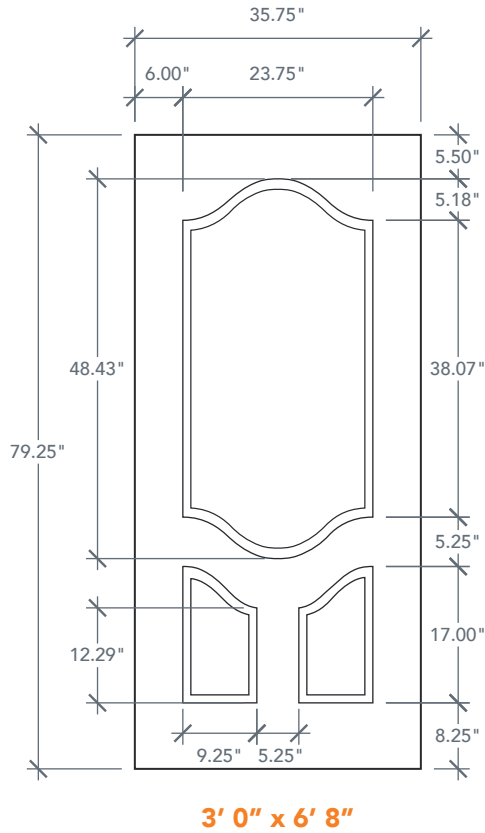

6'8" DRM3D THREE PANEL DELUXE DOOR

MAHOGANY SERIES

AVAILABLE SIZING

ARTWORK SCALE: 1/2"=1'

NOTE: BY REQUEST, DOOR HEIGHT COMES IN VARYING DIMENSIONS TO A MINIMUM OF 79". EXCESS WILL BE TAKEN FROM BOTTOM RAIL. ALL OTHER DIMENSIONS WILL REMAIN THE SAME.

CUTOUTS & GLASS

3/4 OVAL LITE
3/2

3'0" Cutout 17.84" x 40.12"
 Glass 16.78" x 38.72"

OVAL CUTOUT IS CENTERED IN PANEL HEIGHT

MATCHING SIDELITES

SLM3D

Available Widths:

1' 0"
1' 2"

Spec Page = 70