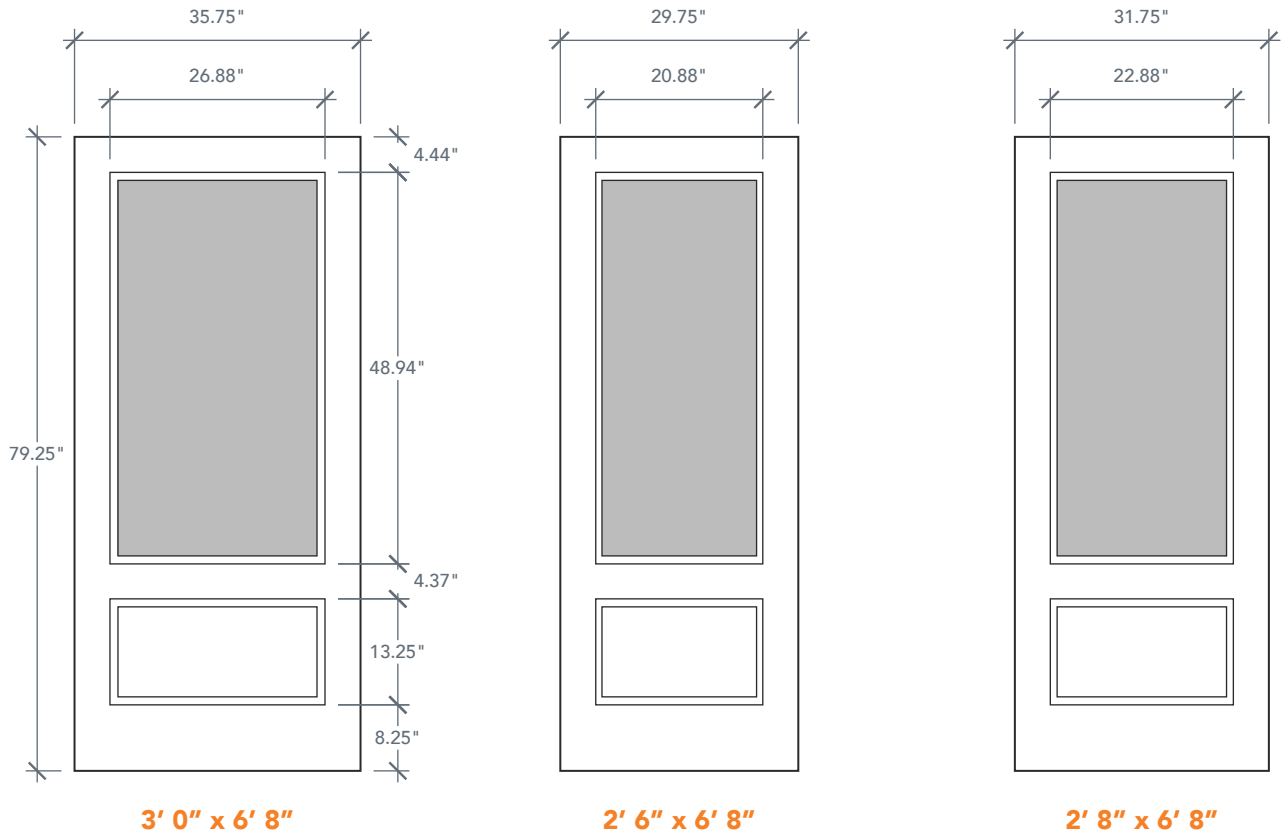

# 6'8" DRM13 FLUSH GLAZED 3/4 LITE DOOR MAHOGANY SERIES

AVAILABLE SIZING

ARTWORK SCALE: 1/2"=1'

NOTE: BY REQUEST, DOOR HEIGHT COMES IN VARYING DIMENSIONS TO A MINIMUM OF 79". EXCESS WILL BE TAKEN FROM BOTTOM RAIL. ALL OTHER DIMENSIONS WILL REMAIN THE SAME.

## GLASS & DAYLIGHT OPENING

FULL LITE		
2'6"	Glass	20" x 48"
	Daylight	19 1/4" x 47 1/4"
2'8"	Glass	22" x 48"
	Daylight	21 1/4" x 47 1/4"
3'0"	Glass	26" x 48"
	Daylight	25 1/4" x 47 1/4"
A = 4.44"		

A = DISTANCE FROM TOP OF DOOR TO TOP OF OPENING