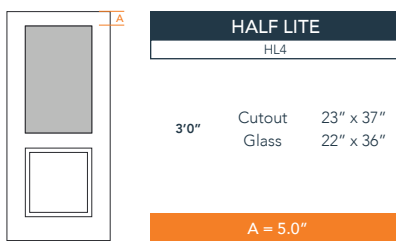

6'8" DRK2B TWO PANEL DOOR

KNOTTY ALDER SQUARE PANEL & SQUARE TOP

LIMITED SERIES

AVAILABLE SIZING

ARTWORK SCALE: 1/2"=1'

3' 0" x 6' 8"

NOTE: BY REQUEST, DOOR HEIGHT COMES IN VARYING DIMENSIONS TO A MINIMUM OF 79". EXCESS WILL BE TAKEN FROM BOTTOM RAIL. ALL OTHER DIMENSIONS WILL REMAIN THE SAME.

CUTOUTS & GLASS

A = DISTANCE FROM TOP OF DOOR TO TOP OF OPENING