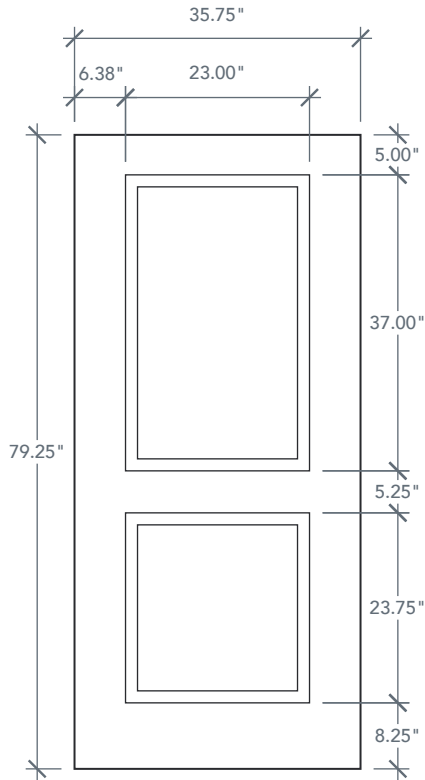

6'8" DRK2B TWO PANEL DOOR

KNOTTY ALDER SQUARE PANEL & SQUARE TOP

LIMITED SERIES

AVAILABLE SIZING

ARTWORK SCALE: 1/2"=1'

3' 0" x 6' 8"

NOTE: BY REQUEST, DOOR HEIGHT COMES IN VARYING DIMENSIONS TO A MINIMUM OF 79". EXCESS WILL BE TAKEN FROM BOTTOM RAIL. ALL OTHER DIMENSIONS WILL REMAIN THE SAME.

CUTOUTS & GLASS

A = DISTANCE FROM TOP OF DOOR TO TOP OF OPENING