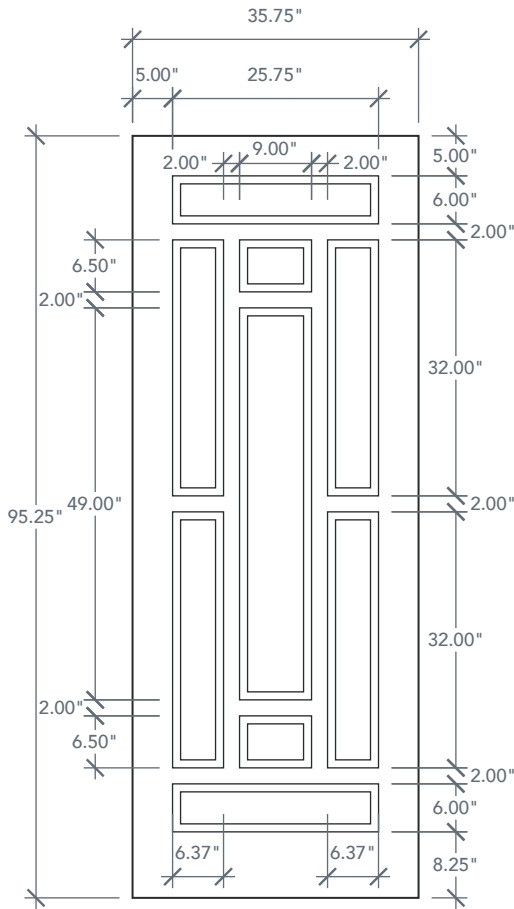

8'0" DRG9180 NINE PANEL DOOR

OAK SERIES

AVAILABLE SIZING

ARTWORK SCALE: 1/2"=1'

3' 0" x 8' 0"

NOTE: BY REQUEST, DOOR HEIGHT COMES IN VARYING DIMENSIONS TO A MINIMUM OF 95". EXCESS WILL BE TAKEN FROM BOTTOM RAIL. ALL OTHER DIMENSIONS WILL REMAIN THE SAME.

CUTOUTS & GLASS

A = DISTANCE FROM TOP OF DOOR TO TOP OF OPENING