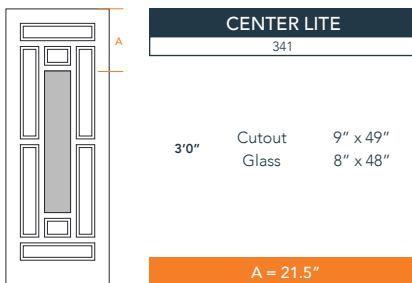

8'0" DRG9180 NINE PANEL DOOR

OAK SERIES

AVAILABLE SIZING

ARTWORK SCALE: 1/2"=1'

3' 0" x 8' 0"

NOTE: BY REQUEST, DOOR HEIGHT COMES IN VARYING DIMENSIONS TO A MINIMUM OF 95". EXCESS WILL BE TAKEN FROM BOTTOM RAIL. ALL OTHER DIMENSIONS WILL REMAIN THE SAME.

CUTOUTS & GLASS

A = DISTANCE FROM TOP OF DOOR TO TOP OF OPENING