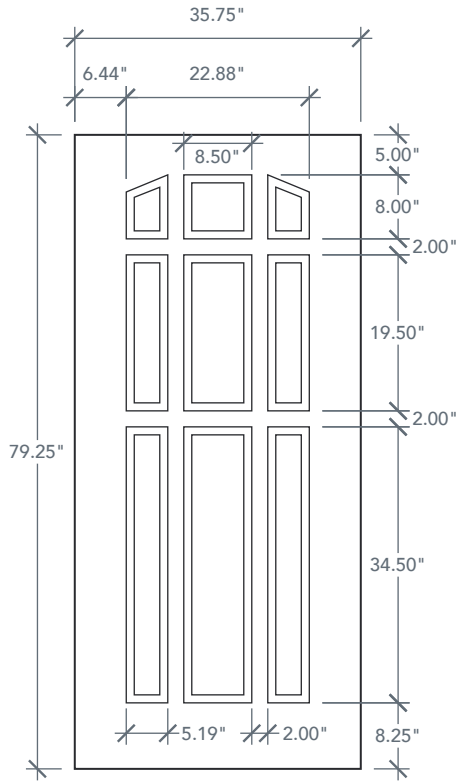

# 6'8" DRG90 NINE PANEL DOOR

OAK SERIES

## AVAILABLE SIZING

ARTWORK SCALE: 1/2"=1'

**3' 0" x 6' 8"**

**2' 8" x 6' 8"**

NOTE: BY REQUEST, DOOR HEIGHT COMES IN VARYING DIMENSIONS TO A MINIMUM OF 79". EXCESS WILL BE TAKEN FROM BOTTOM RAIL. ALL OTHER DIMENSIONS WILL REMAIN THE SAME.

## CUTOUTS & GLASS

**CENTER LITE**  
9P1

2'8" Cutout 8 1/2" x 19 1/2"  
3'0" Glass 9 1/2" x 18 1/2"

**A = 15.0"**

A = DISTANCE FROM TOP OF DOOR TO TOP OF OPENING