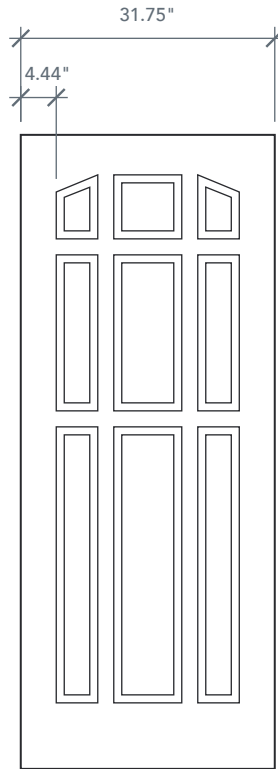

# 6'8" DRG90 NINE PANEL DOOR

OAK SERIES

## AVAILABLE SIZING

ARTWORK SCALE: 1/2"=1'

**3' 0" x 6' 8"**

**2' 8" x 6' 8"**

NOTE: BY REQUEST, DOOR HEIGHT COMES IN VARYING DIMENSIONS TO A MINIMUM OF 79". EXCESS WILL BE TAKEN FROM BOTTOM RAIL. ALL OTHER DIMENSIONS WILL REMAIN THE SAME.

## CUTOUTS & GLASS

**CENTER LITE**  
9P1

2'8" Cutout 8 1/2" x 19 1/2"  
3'0" Glass 9 1/2" x 18 1/2"

**A = 15.0"**

A = DISTANCE FROM TOP OF DOOR TO TOP OF OPENING