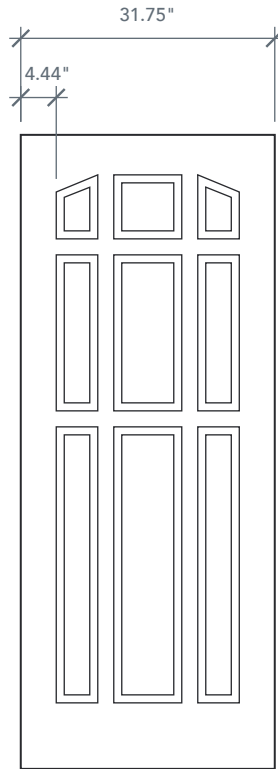

6'8" DRG90 NINE PANEL DOOR

OAK SERIES

AVAILABLE SIZING

ARTWORK SCALE: 1/2"=1'

3' 0" x 6' 8"

2' 8" x 6' 8"

NOTE: BY REQUEST, DOOR HEIGHT COMES IN VARYING DIMENSIONS TO A MINIMUM OF 79". EXCESS WILL BE TAKEN FROM BOTTOM RAIL. ALL OTHER DIMENSIONS WILL REMAIN THE SAME.

CUTOUTS & GLASS

CENTER LITE	
9P1	
2'8"	Cutout 8 1/2" x 19 1/2"
3'0"	Glass 7 1/2" x 18 1/2"
A = 15.0"	

A = DISTANCE FROM TOP OF DOOR TO TOP OF OPENING