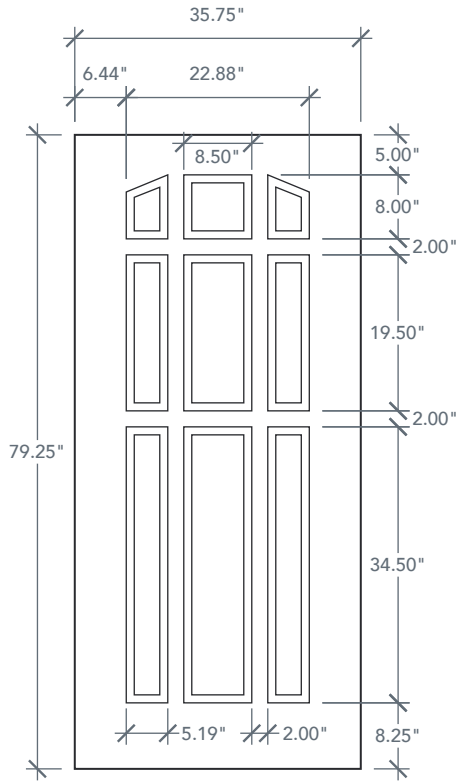

6'8" DRG90 NINE PANEL DOOR

OAK SERIES

AVAILABLE SIZING

ARTWORK SCALE: 1/2"=1'

3' 0" x 6' 8"

2' 8" x 6' 8"

NOTE: BY REQUEST, DOOR HEIGHT COMES IN VARYING DIMENSIONS TO A MINIMUM OF 79". EXCESS WILL BE TAKEN FROM BOTTOM RAIL. ALL OTHER DIMENSIONS WILL REMAIN THE SAME.

CUTOUTS & GLASS

CENTER LITE	
9P1	
2'8"	Cutout 8 1/2" x 19 1/2"
3'0"	Glass 7 1/2" x 18 1/2"
A = 15.0"	

A = DISTANCE FROM TOP OF DOOR TO TOP OF OPENING