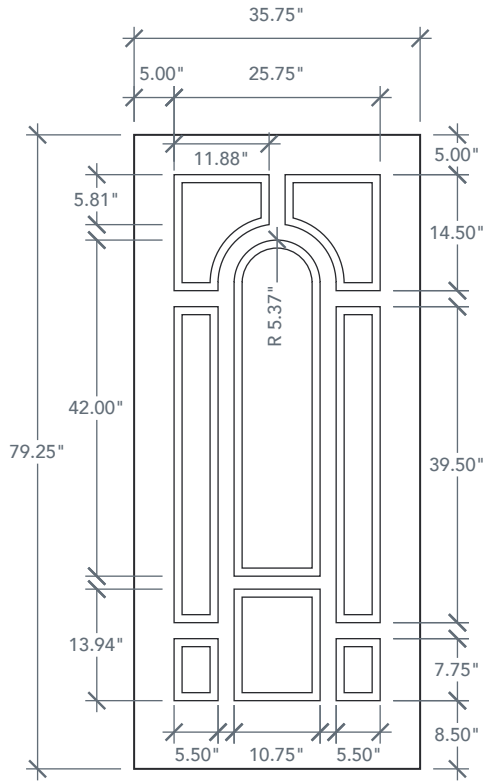

6'8" DRG80 EIGHT PANEL CENTER ARCH DOOR

OAK SERIES

AVAILABLE SIZING

ARTWORK SCALE: 1/2"=1'

3' 0" x 6' 8"

Panel Spacing Detail

NOTE: BY REQUEST, DOOR HEIGHT COMES IN VARYING DIMENSIONS TO A MINIMUM OF 79". EXCESS WILL BE TAKEN FROM BOTTOM RAIL. ALL OTHER DIMENSIONS WILL REMAIN THE SAME.

CUTOUTS & GLASS

CENTER ARCH LITE
8C2

3'0" Cutout 10 3/4" x 42"
Glass 9 3/4" x 41"

A = 12.81"

A = DISTANCE FROM TOP OF DOOR TO TOP OF OPENING

MATCHING SIDELITES

SLG80

Available Widths:

1' 0"
1' 2"