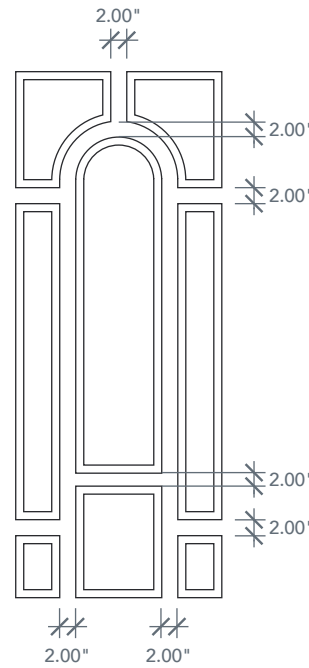

6'8" DRG80 EIGHT PANEL CENTER ARCH DOOR

OAK SERIES

AVAILABLE SIZING

ARTWORK SCALE: 1/2"=1'

3' 0" x 6' 8"

Panel Spacing Detail

NOTE: BY REQUEST, DOOR HEIGHT COMES IN VARYING DIMENSIONS TO A MINIMUM OF 79". EXCESS WILL BE TAKEN FROM BOTTOM RAIL. ALL OTHER DIMENSIONS WILL REMAIN THE SAME.

CUTOUTS & GLASS

CENTER ARCH LITE
8C2

3'0" Cutout 10 3/4" x 42"
Glass 9 3/4" x 41"

A = 12.81"

A = DISTANCE FROM TOP OF DOOR TO TOP OF OPENING

MATCHING SIDELITES

SLG80

Available Widths:

1' 0"
1' 2"