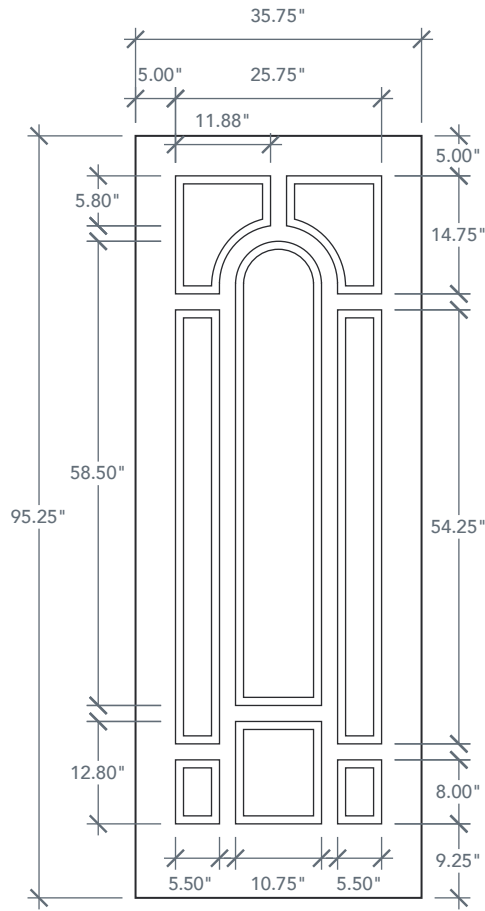

8'0" DRG8080 EIGHT PANEL CENTER ARCH DOOR OAK SERIES

AVAILABLE SIZING

ARTWORK SCALE: 1/2"=1'

3' 0" x 8' 0"

Panel Spacing Detail

NOTE: BY REQUEST, DOOR HEIGHT COMES IN VARYING DIMENSIONS TO A MINIMUM OF 95". EXCESS WILL BE TAKEN FROM BOTTOM RAIL. ALL OTHER DIMENSIONS WILL REMAIN THE SAME.

CUTOUTS & GLASS

CENTER ARCH LITE
8C3

3'0" Cutout 10 1/2" x 58 1/4"
3'6" Glass 9 1/2" x 57 1/4"

A = 12.70"

A = DISTANCE FROM TOP OF DOOR TO TOP OF OPENING