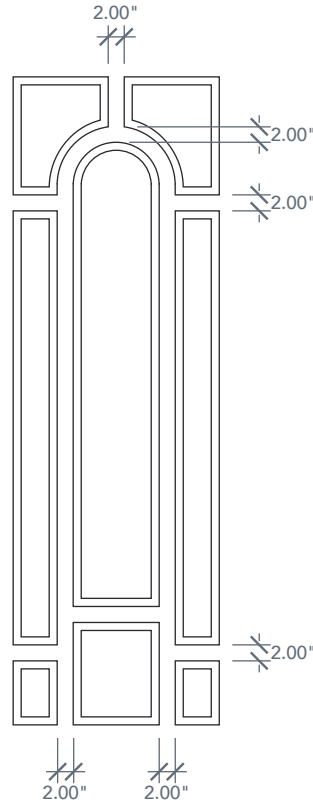

8'0" DRG8080 EIGHT PANEL CENTER ARCH DOOR OAK SERIES

AVAILABLE SIZING

ARTWORK SCALE: 1/2"=1'

3' 0" x 8' 0"

Panel Spacing Detail

NOTE: BY REQUEST, DOOR HEIGHT COMES IN VARYING DIMENSIONS TO A MINIMUM OF 95". EXCESS WILL BE TAKEN FROM BOTTOM RAIL. ALL OTHER DIMENSIONS WILL REMAIN THE SAME.

CUTOUTS & GLASS

CENTER ARCH LITE
8C3

3'0" Cutout 10 1/2" x 58 1/4"
3'6" Glass 9 1/2" x 57 1/4"

A = 12.70"

A = DISTANCE FROM TOP OF DOOR TO TOP OF OPENING