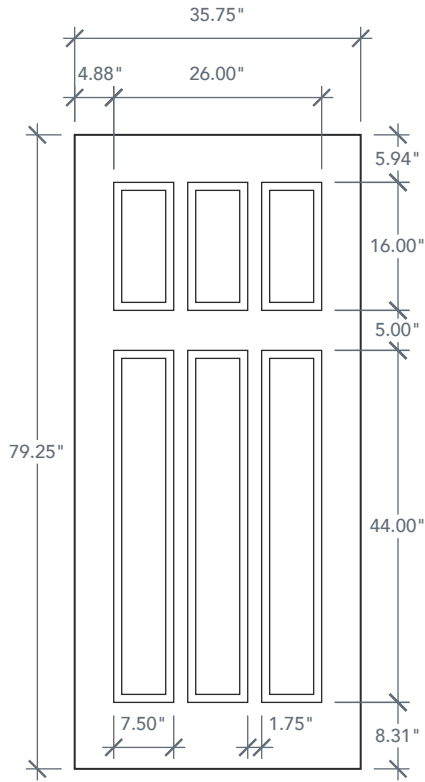

6'8" DRG6C SIX PANEL CRAFTSMAN DOOR

OAK SERIES

AVAILABLE SIZING

ARTWORK SCALE: 1/2"=1'

3' 0" x 6' 8"

NOTE: BY REQUEST, DOOR HEIGHT COMES IN VARYING DIMENSIONS TO A MINIMUM OF 79". EXCESS WILL BE TAKEN FROM BOTTOM RAIL. ALL OTHER DIMENSIONS WILL REMAIN THE SAME.

CUTOUTS & GLASS

TOP LITE
TL3

3'0" Cutout 26" x 16"
Glass 25" x 15"

A = 5.94"

A = DISTANCE FROM TOP OF DOOR TO TOP OF OPENING