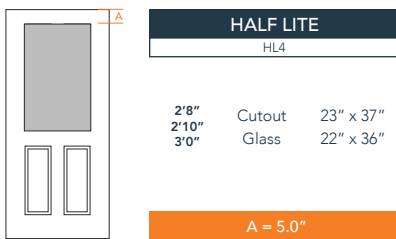

6'8" DRG63 TRUE SIX PANEL NARROW DOOR

OAK SERIES

AVAILABLE SIZING

ARTWORK SCALE: 1/2"=1'

NOTE: BY REQUEST, DOOR HEIGHT COMES IN VARYING DIMENSIONS TO A MINIMUM OF 79". EXCESS WILL BE TAKEN FROM BOTTOM RAIL. ALL OTHER DIMENSIONS WILL REMAIN THE SAME.

CUTOUTS & GLASS

A = DISTANCE FROM TOP OF DOOR TO TOP OF OPENING

MATCHING SIDELITES