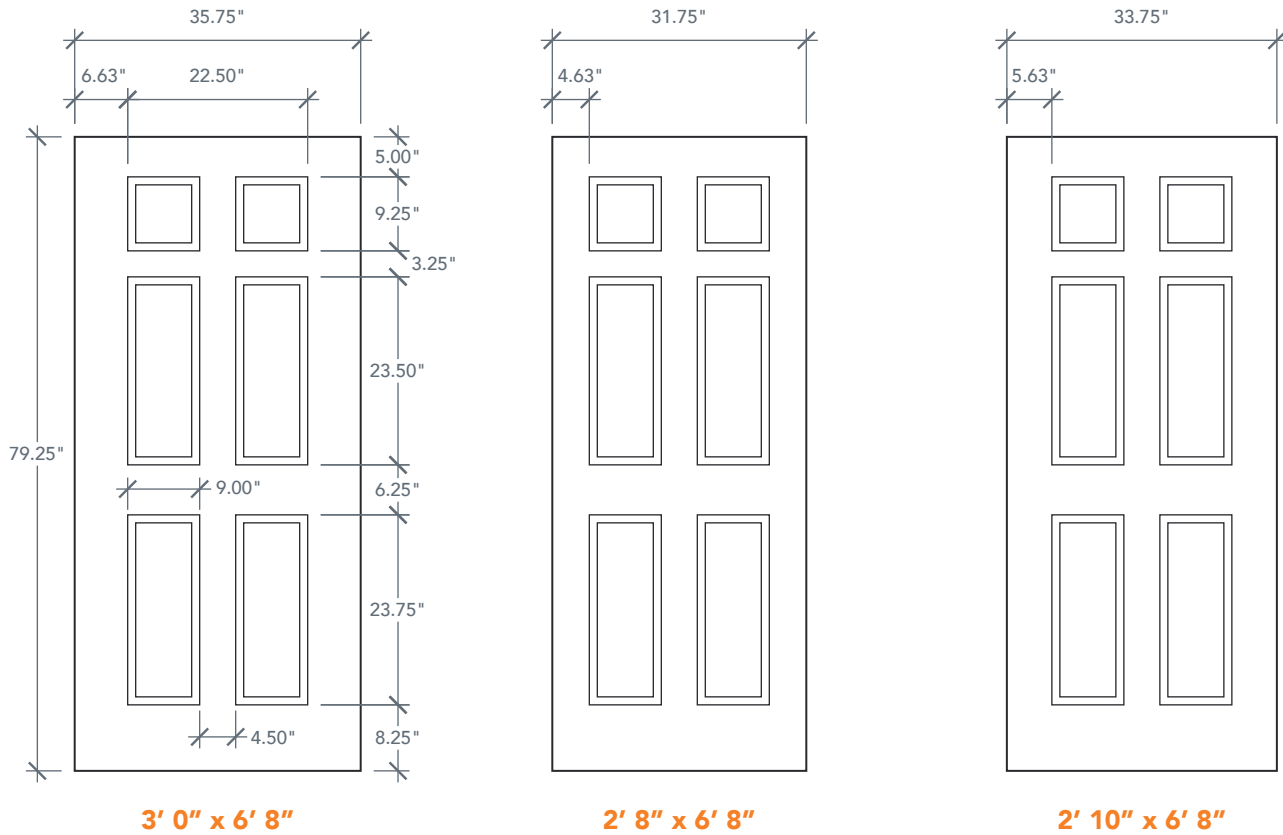

6'8" DRG63 TRUE SIX PANEL NARROW DOOR

OAK SERIES

AVAILABLE SIZING

ARTWORK SCALE: 1/2"=1'

NOTE: BY REQUEST, DOOR HEIGHT COMES IN VARYING DIMENSIONS TO A MINIMUM OF 79". EXCESS WILL BE TAKEN FROM BOTTOM RAIL. ALL OTHER DIMENSIONS WILL REMAIN THE SAME.

CUTOUTS & GLASS

A = DISTANCE FROM TOP OF DOOR TO TOP OF OPENING

MATCHING SIDELITES