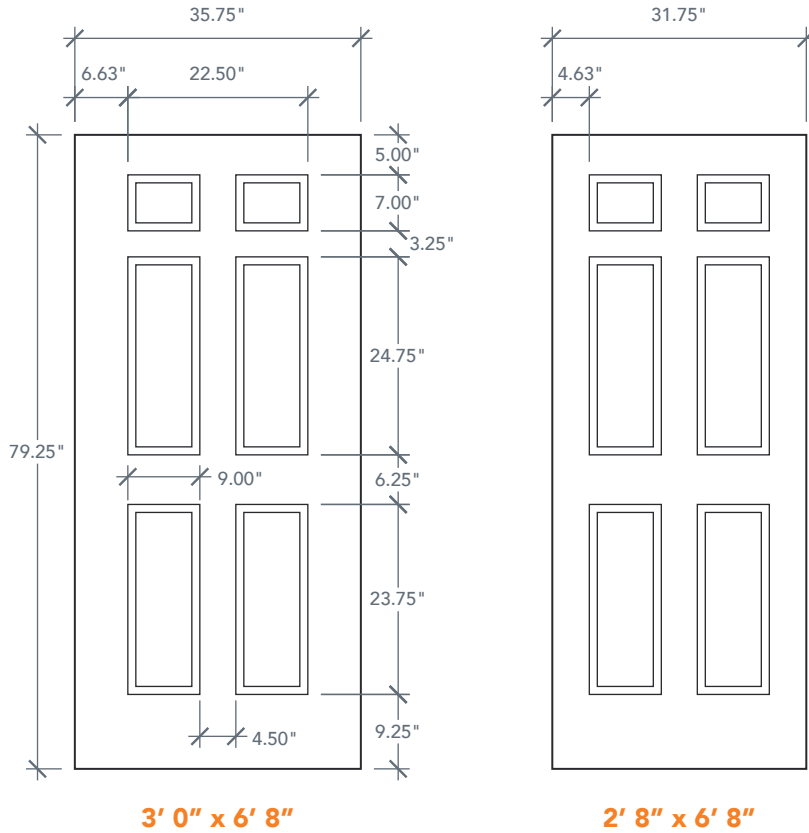

## AVAILABLE SIZING

ARTWORK SCALE: 1/2"=1'

**3' 0" x 6' 8"**

**2' 8" x 6' 8"**

NOTE: BY REQUEST, DOOR HEIGHT COMES IN VARYING DIMENSIONS TO A MINIMUM OF 79". EXCESS WILL BE TAKEN FROM BOTTOM RAIL. ALL OTHER DIMENSIONS WILL REMAIN THE SAME.

## CUTOUTS & GLASS

**TWIN LITE**  
HL2

2'8" Cutout 9" x 37"  
3'0" Glass 8" x 36"

A = 5.0"

**HALF LITE**  
HL4

2'8" Cutout 23" x 37"  
3'0" Glass 22" x 36"

A = 5.0"

**FULL LITE**  
FL7

2'8" Cutout 23" x 65"  
3'0" Glass 22" x 64"

A = 5.0"

A = DISTANCE FROM TOP OF DOOR TO TOP OF OPENING

## MATCHING SIDELITES

SLG61

Available Widths:

- 1' 0"
- 1' 2"